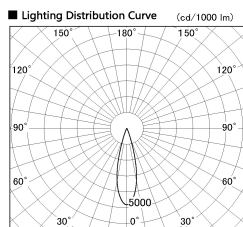

Item no. DD126-1425WB9030-LX

Series Name: Cledy versa L-G Antiglare
(DD126_AG-LX)

Installation	Recessed mount
Type	Cledy versa L-G Antiglare (DD126_AG-LX)
Fixture wattage	14W
Beam angle	26deg
Color Temp.	3000K
CRI	Ra>90
Luminous	1273 lm
Body	Die-castaluminumalloy
Body finish	N/A
Trim finish	Black
Reflector finish	White
IP Rate	IP20
Light source	COB module
Input Voltage	AC220~240V
Dimming Type	Non-Dimmable
Certificate	CE,CCC
Cut Hole	100mm

■ Direct Horizontal Illuminance DD126-1425WB9030-LX

Illuminance Angle	Beam Angle	Vertical Illuminance (lx)
25°	26°	24660
1		6170
1000		2740
5000		1540
2		990
2000		690
3		500
1330		390
1770		
m	1	2