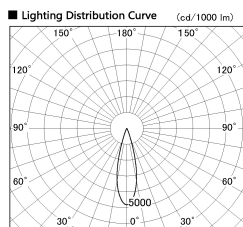

Item no. DD126-1425WB9030-LX

Series Name: Cledy versa L-G Antiglare
(DD126_AG-LX)

Installation	Recessed mount
Type	Cledy versa L-G Antiglare (DD126_AG-LX)
Fixture wattage	14W
Beam angle	26deg
Color Temp.	3000K
CRI	Ra>90
Luminous	1273 lm
Body	Die-castaluminumalloy
Body finish	N/A
Trim finish	Black
Reflector finish	White
IP Rate	IP20
Light source	COB module
Input Voltage	AC220~240V
Dimming Type	Non-Dimmable
Certificate	CE,CCC
Cut Hole	100mm

■ Direct Horizontal Illuminance DD126-1425WB9030-LX

φ	Illuminance Angle	Beam Angle	Vertical Illuminance (lx)	
440	25°	26°	24660	
1			6170	
800			2740	
2			1540	
1330			990	
3			690	
1770			500	
m	1	1	2	390