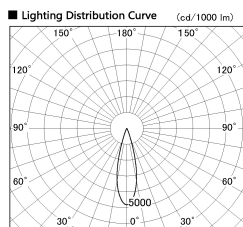

Item no. DD126-1425WB9030-LX

Series Name: Cledy versa L-G Antiglare
(DD126_AG-LX)

Installation	Recessed mount
Type	Cledy versa L-G Antiglare (DD126_AG-LX)
Fixture wattage	14W
Beam angle	26deg
Color Temp.	3000K
CRI	Ra>90
Luminous	1273 lm
Body	Die-castaluminumalloy
Body finish	N/A
Trim finish	Black
Reflector finish	White
IP Rate	IP20
Light source	COB module
Input Voltage	AC220~240V
Dimming Type	Non-Dimmable
Certificate	CE,CCC
Cut Hole	100mm

■ Direct Horizontal Illuminance DD126-1425WB9030-LX

Illuminance Angle	Beam Angle	Vertical Illuminance(ft)
25°	26°	24660
1		6170
10000		2740
5000		1540
2000		990
1000		690
500		500
1770 m	1	390