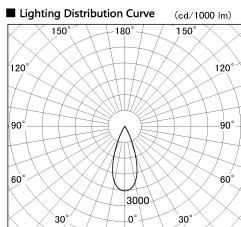

Item no. DD126-1435WB9030-LX

Series Name: Cledy versa L-G Antiglare  
(DD126\_AG-LX)

Installation	Recessed mount
Type	Cledy versa L-G Antiglare (DD126_AG-LX)
Fixture wattage	14W
Beam angle	38deg
Color Temp.	3000K
CRI	Ra>90
Luminous	1218 lm
Body	Die-cast aluminum alloy
Body finish	N/A
Trim finish	Black
Reflector finish	White
IP Rate	IP20
Light source	COB module
Input Voltage	AC220~240V
Dimming Type	Non-Dimmable
Certificate	CE,CCC
Cut Hole	100mm