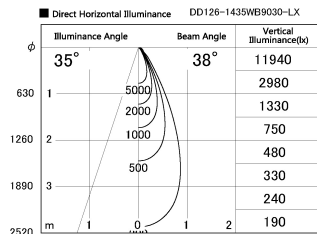

Item no. DD126-1435WB9030-LX

Series Name: Cledy versa L-G Antiglare  
(DD126\_AG-LX)

Installation	Recessed mount
Type	Cledy versa L-G Antiglare (DD126_AG-LX)
Fixture wattage	14W
Beam angle	38deg
Color Temp.	3000K
CRI	Ra>90
Luminous	1218 lm
Body	Die-cast aluminum alloy
Body finish	N/A
Trim finish	Black
Reflector finish	White
IP Rate	IP20
Light source	COB module
Input Voltage	AC220~240V
Dimming Type	Non-Dimmable
Certificate	CE,CCC
Cut Hole	100mm