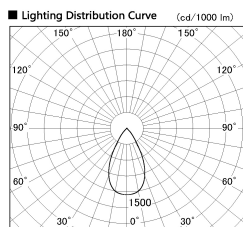

Item no. DD126-1455WB9030-LX

Series Name: Cledy versa L-G Antiglare
(DD126_AG-LX)

Installation	Recessed mount
Type	Cledy versa L-G Antiglare (DD126_AG-LX)
Fixture wattage	14W
Beam angle	48deg
Color Temp.	3000K
CRI	Ra>90
Luminous	1151 lm
Body	Die-cast aluminum alloy
Body finish	N/A
Trim finish	Black
Reflector finish	White
IP Rate	IP20
Light source	COB module
Input Voltage	AC220~240V
Dimming Type	Non-Dimmable
Certificate	CE,CCC
Cut Hole	100mm