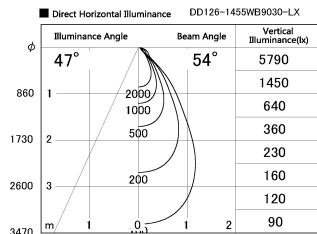

Item no. DD126-1455WB9030-LX

Series Name: Cledy versa L-G Antiglare
(DD126_AG-LX)

Installation	Recessed mount
Type	Cledy versa L-G Antiglare (DD126_AG-LX)
Fixture wattage	14W
Beam angle	48deg
Color Temp.	3000K
CRI	Ra>90
Luminous	1151 lm
Body	Die-cast aluminum alloy
Body finish	N/A
Trim finish	Black
Reflector finish	White
IP Rate	IP20
Light source	COB module
Input Voltage	AC220~240V
Dimming Type	Non-Dimmable
Certificate	CE,CCC
Cut Hole	100mm