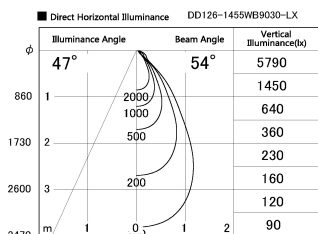

Item no. DD126-1455WB9030-LX

Series Name: Cledy versa L-G Antiglare
(DD126_AG-LX)

Installation	Recessed mount
Type	Cledy versa L-G Antiglare (DD126_AG-LX)
Fixture wattage	14W
Beam angle	48deg
Color Temp.	3000K
CRI	Ra>90
Luminous	1151 lm
Body	Die-cast aluminum alloy
Body finish	N/A
Trim finish	Black
Reflector finish	White
IP Rate	IP20
Light source	COB module
Input Voltage	AC220~240V
Dimming Type	Non-Dimmable
Certificate	CE,CCC
Cut Hole	100mm