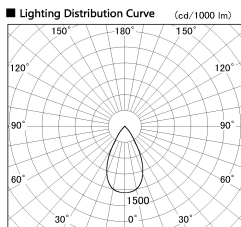

Item no. DD126-1455WB9030-LX

Series Name: Cledy versa L-G Antiglare
(DD126_AG-LX)

Installation	Recessed mount
Type	Cledy versa L-G Antiglare (DD126_AG-LX)
Fixture wattage	14W
Beam angle	48deg
Color Temp.	3000K
CRI	Ra>90
Luminous	1151 lm
Body	Die-cast aluminum alloy
Body finish	N/A
Trim finish	Black
Reflector finish	White
IP Rate	IP20
Light source	COB module
Input Voltage	AC220~240V
Dimming Type	Non-Dimmable
Certificate	CE,CCC
Cut Hole	100mm