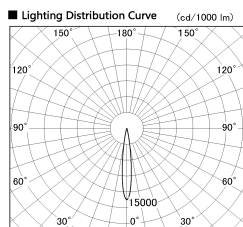

Item no. DD126-0815WB9030-LX

Series Name: Cledy versa L-G Antiglare
(DD126_AG-LX)

Installation	Recessed mount
Type	Cledy versa L-G Antiglare (DD126_AG-LX)
Fixture wattage	7.4W
Beam angle	14deg
Color Temp.	3000K
CRI	Ra>90
Luminous	596 lm
Body	Die-castaluminumalloy
Body finish	N/A
Trim finish	Black
Reflector finish	White
IP Rate	IP20
Light source	COB module
Input Voltage	AC220~240V
Dimming Type	Non-Dimmable
Certificate	CE,CCC
Cut Hole	100mm

■ Direct Horizontal Illuminance DD126-0815WB9030-LX

φ	Illuminance Angle	Beam Angle	Vertical Illuminance (lx)
13°		14°	32390
1			8100
200	1000		3600
	5000		2020
450	2000		1300
680	1000		900
910			660
m	1	0	510