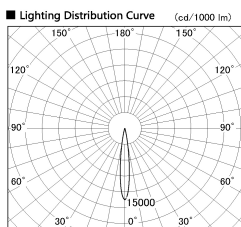

Item no. DD126-0815WB9030-LX

Series Name: Cledy versa L-G Antiglare
(DD126_AG-LX)

Installation	Recessed mount
Type	Cledy versa L-G Antiglare (DD126_AG-LX)
Fixture wattage	7.4W
Beam angle	14deg
Color Temp.	3000K
CRI	Ra>90
Luminous	596 lm
Body	Die-castaluminumalloy
Body finish	N/A
Trim finish	Black
Reflector finish	White
IP Rate	IP20
Light source	COB module
Input Voltage	AC220~240V
Dimming Type	Non-Dimmable
Certificate	CE,CCC
Cut Hole	100mm

■ Direct Horizontal Illuminance DD126-0815WB9030-LX

φ	Illuminance Angle	Beam Angle	Vertical Illuminance (lx)
13°		14°	32390
1			8100
2			3600
3			2020
450			1300
680			900
910			660
m	1	0	510