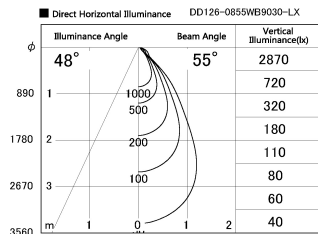

Item no. DD126-0855WB9030-LX

Series Name: Cledy versa L-G Antiglare
(DD126_AG-LX)

Installation	Recessed mount
Type	Cledy versa L-G Antiglare (DD126_AG-LX)
Fixture wattage	7.4W
Beam angle	48deg
Color Temp.	3000K
CRI	Ra>90
Luminous	584 lm
Body	Die-castaluminumalloy
Body finish	N/A
Trim finish	Black
Reflector finish	White
IP Rate	IP20
Light source	COB module
Input Voltage	AC220~240V
Dimming Type	Non-Dimmable
Certificate	CE,CCC
Cut Hole	100mm