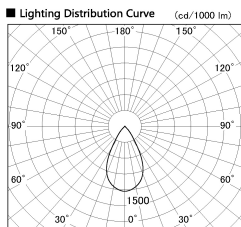

Item no. DD126-0855WB9030-LX

Series Name: Cledy versa L-G Antiglare
(DD126_AG-LX)

Installation	Recessed mount
Type	Cledy versa L-G Antiglare (DD126_AG-LX)
Fixture wattage	7.4W
Beam angle	48deg
Color Temp.	3000K
CRI	Ra>90
Luminous	584 lm
Body	Die-castaluminumalloy
Body finish	N/A
Trim finish	Black
Reflector finish	White
IP Rate	IP20
Light source	COB module
Input Voltage	AC220~240V
Dimming Type	Non-Dimmable
Certificate	CE,CCC
Cut Hole	100mm