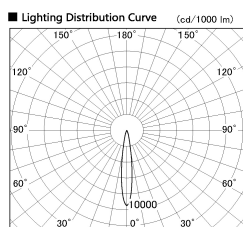

Item no. DD126-4015WB9035-LX

Series Name: Cledy versa L-G Antiglare
(DD126_AG-LX)

Installation	Recessed mount
Type	Cledy versa L-G Antiglare (DD126_AG-LX)
Fixture wattage	38.5W
Beam angle	15deg
Color Temp.	3500K
CRI	Ra>90
Luminous	3295 lm
Body	Die-castaluminumalloy
Body finish	N/A
Trim finish	Black
Reflector finish	White
IP Rate	IP20
Light source	COB module
Input Voltage	AC220~240V
Dimming Type	Non-Dimmable
Certificate	CE,CCC
Cut Hole	150mm

■ Direct Horizontal Illuminance DD126-4015WB9035-LX

Illuminance Angle	Beam Angle	Vertical Illuminance (lx)
14°	15°	125750
1		31440
		13970
2		7860
		5030
3		3490
		2570
980 m	1 0 1 2	1960