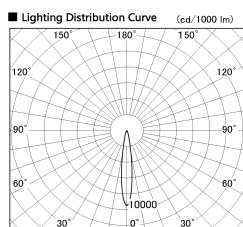

Item no. DD126-4015WB9035-LX

Series Name: Cledy versa L-G Antiglare  
(DD126\_AG-LX)

Installation	Recessed mount
Type	Cledy versa L-G Antiglare (DD126_AG-LX)
Fixture wattage	38.5W
Beam angle	15deg
Color Temp.	3500K
CRI	Ra>90
Luminous	3295 lm
Body	Die-castaluminumalloy
Body finish	N/A
Trim finish	Black
Reflector finish	White
IP Rate	IP20
Light source	COB module
Input Voltage	AC220~240V
Dimming Type	Non-Dimmable
Certificate	CE,CCC
Cut Hole	150mm

■ Direct Horizontal Illuminance DD126-4015WB9035-LX

Illuminance Angle	Beam Angle	Vertical Illuminance (lx)
14°	15°	125750
1		31440
2		13970
3		7860
4		5030
5		3490
6		2570
7		1960