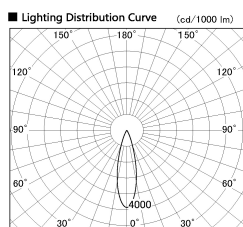

Item no. DD126-4025WB9035-LX

Series Name: Cledy versa L-G Antiglare
(DD126_AG-LX)

Installation	Recessed mount
Type	Cledy versa L-G Antiglare (DD126_AG-LX)
Fixture wattage	38.5W
Beam angle	27deg
Color Temp.	3500K
CRI	Ra>90
Luminous	3598 lm
Body	Die-castaluminumalloy
Body finish	N/A
Trim finish	Black
Reflector finish	White
IP Rate	IP20
Light source	COB module
Input Voltage	AC220~240V
Dimming Type	Non-Dimmable
Certificate	CE,CCC
Cut Hole	150mm

■ Direct Horizontal Illuminance DD126-4025WB9035-LX

Illuminance Angle	Beam Angle	Vertical Illuminance (lx)
25°	27°	56240
1		14060
2000lx		6250
1000lx		3510
800		2250
2		1560
1330		1150
3		880
1770		