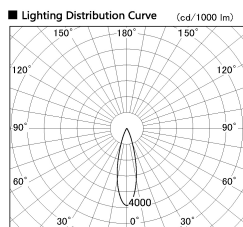

Item no. DD126-4025WB9035-LX

Series Name: Cledy versa L-G Antiglare
(DD126_AG-LX)

Installation	Recessed mount
Type	Cledy versa L-G Antiglare (DD126_AG-LX)
Fixture wattage	38.5W
Beam angle	27deg
Color Temp.	3500K
CRI	Ra>90
Luminous	3598 lm
Body	Die-castaluminumalloy
Body finish	N/A
Trim finish	Black
Reflector finish	White
IP Rate	IP20
Light source	COB module
Input Voltage	AC220~240V
Dimming Type	Non-Dimmable
Certificate	CE,CCC
Cut Hole	150mm

■ Direct Horizontal Illuminance DD126-4025WB9035-LX

φ	Illuminance Angle	Beam Angle	Vertical Illuminance (lx)	
440	25°	27°	56240	
1			14060	
800			6250	
2			3510	
1330			2250	
3			1560	
1770			1150	
m	1	1	2	880