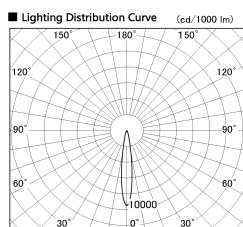

Item no. DD126-3715WB9035-LX

Series Name: Cledy versa L-G Antiglare
(DD126_AG-LX)

Installation	Recessed mount
Type	Cledy versa L-G Antiglare (DD126_AG-LX)
Fixture wattage	35.5W
Beam angle	15deg
Color Temp.	3500K
CRI	Ra>90
Luminous	3147 lm
Body	Die-castaluminumalloy
Body finish	N/A
Trim finish	Black
Reflector finish	White
IP Rate	IP20
Light source	COB module
Input Voltage	AC220~240V
Dimming Type	Non-Dimmable
Certificate	CE,CCC
Cut Hole	150mm

■ Direct Horizontal Illuminance DD126-3715WB9035-LX

Illuminance Angle	Beam Angle	Vertical Illuminance (lx)
14°	15°	120110
1		30030
2		13350
3		7510
4		4800
5		3340
6		2450
7		1880