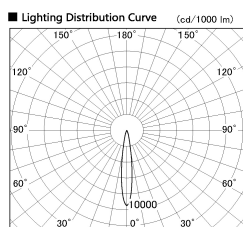

Item no. DD126-3715WB9035-LX

Series Name: Cledy versa L-G Antiglare
(DD126_AG-LX)

Installation	Recessed mount
Type	Cledy versa L-G Antiglare (DD126_AG-LX)
Fixture wattage	35.5W
Beam angle	15deg
Color Temp.	3500K
CRI	Ra>90
Luminous	3147 lm
Body	Die-castaluminumalloy
Body finish	N/A
Trim finish	Black
Reflector finish	White
IP Rate	IP20
Light source	COB module
Input Voltage	AC220~240V
Dimming Type	Non-Dimmable
Certificate	CE,CCC
Cut Hole	150mm

■ Direct Horizontal Illuminance DD126-3715WB9035-LX

Illuminance Angle	Beam Angle	Vertical Illuminance (lx)
14°	15°	120110
1		30030
		13350
2		7510
		4800
3		3340
		2450
980 m		1880