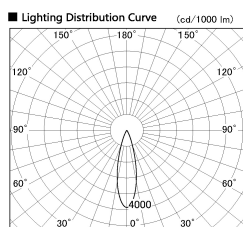

Item no. DD126-3725WB9035-LX

Series Name: Cledy versa L-G Antiglare
(DD126_AG-LX)

Installation	Recessed mount
Type	Cledy versa L-G Antiglare (DD126_AG-LX)
Fixture wattage	35.5W
Beam angle	27deg
Color Temp.	3500K
CRI	Ra>90
Luminous	3424 lm
Body	Die-castaluminumalloy
Body finish	N/A
Trim finish	Black
Reflector finish	White
IP Rate	IP20
Light source	COB module
Input Voltage	AC220~240V
Dimming Type	Non-Dimmable
Certificate	CE,CCC
Cut Hole	150mm

■ Direct Horizontal Illuminance DD126-3725WB9035-LX

φ	Illuminance Angle	Beam Angle	Vertical Illuminance (lx)	
440	25°	27°	53520	
1			13380	
800			5950	
2			3340	
1330			2140	
3			1490	
1770			1090	
m	1	1	2	840