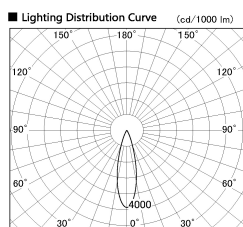

Item no. DD126-3725WB9035-LX

Series Name: Cledy versa L-G Antiglare
(DD126_AG-LX)

Installation	Recessed mount
Type	Cledy versa L-G Antiglare (DD126_AG-LX)
Fixture wattage	35.5W
Beam angle	27deg
Color Temp.	3500K
CRI	Ra>90
Luminous	3424 lm
Body	Die-castaluminumalloy
Body finish	N/A
Trim finish	Black
Reflector finish	White
IP Rate	IP20
Light source	COB module
Input Voltage	AC220~240V
Dimming Type	Non-Dimmable
Certificate	CE,CCC
Cut Hole	150mm

■ Direct Horizontal Illuminance DD126-3725WB9035-LX

φ	Illuminance Angle	Beam Angle	Vertical Illuminance(lx)
440	25°	27°	53520
1			13380
800			5950
2			3340
1330			2140
3			1490
1770			1090
m	1	1 0 0 1	2 840