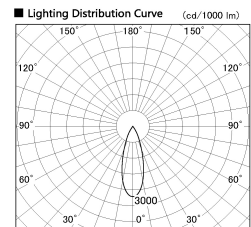

Item no. DD126-3735WB9035-LX

Series Name: Cledy versa L-G Antiglare
(DD126_AG-LX)

Installation	Recessed mount
Type	Cledy versa L-G Antiglare (DD126_AG-LX)
Fixture wattage	35.5W
Beam angle	32deg
Color Temp.	3500K
CRI	Ra>90
Luminous	3379 lm
Body	Die-castaluminumalloy
Body finish	N/A
Trim finish	Black
Reflector finish	White
IP Rate	IP20
Light source	COB module
Input Voltage	AC220~240V
Dimming Type	Non-Dimmable
Certificate	CE,CCC
Cut Hole	150mm