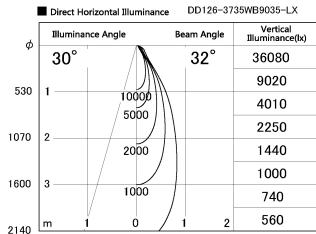

Item no. DD126-3735WB9035-LX

Series Name: Cledy versa L-G Antiglare
(DD126_AG-LX)

Installation	Recessed mount
Type	Cledy versa L-G Antiglare (DD126_AG-LX)
Fixture wattage	35.5W
Beam angle	32deg
Color Temp.	3500K
CRI	Ra>90
Luminous	3379 lm
Body	Die-castaluminumalloy
Body finish	N/A
Trim finish	Black
Reflector finish	White
IP Rate	IP20
Light source	COB module
Input Voltage	AC220~240V
Dimming Type	Non-Dimmable
Certificate	CE,CCC
Cut Hole	150mm