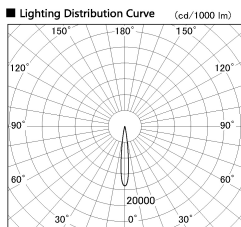

Item no. DD126-2515WB9035-LX

Series Name: Cledy versa L-G Antiglare  
(DD126\_AG-LX)

Direct Horizontal Illuminance DD126-2515WB9035-LX

Beam Angle	Vertical Illuminance (lx)
12°	113670
13°	28420
14°	12630
15°	7100
16°	4550
17°	3160
18°	2320
19°	1780

Installation	Recessed mount
Type	Cledy versa L-G Antiglare (DD126_AG-LX)
Fixture wattage	24W
Beam angle	14deg
Color Temp.	3500K
CRI	Ra>90
Luminous	1883 lm
Body	Die-cast aluminum alloy
Body finish	N/A
Trim finish	Black
Reflector finish	White
IP Rate	IP20
Light source	COB module
Input Voltage	AC220~240V
Dimming Type	Non-Dimmable
Certificate	CE,CCC
Cut Hole	125mm