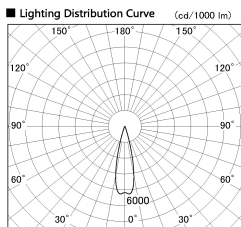

Item no. DD126-2525WB9035-LX

Series Name: Cledy versa L-G Antiglare
(DD126_AG-LX)

Direct Horizontal Illuminance DD126-2525WB9035-LX

| Illuminance Angle | Beam Angle | Vertical Illuminance (lx) |
|-------------------|------------|---------------------------|
| 25° | 26° | 40090 |
| 1 | | 10020 |
| | | 4450 |
| 2 | | 2510 |
| 800 | | 1600 |
| 2 | | 1110 |
| 1330 | | 820 |
| 3 | | 630 |
| 1770 | | |

| | |
|------------------|--------------------------------------------|
| Installation | Recessed mount |
| Type | Cledy versa L-G Antiglare (DD126_AG-LX) |
| Fixture wattage | 24W |
| Beam angle | 25deg |
| Color Temp. | 3500K |
| CRI | Ra>90 |
| Luminous | 1996 lm |
| Body | Die-cast aluminum alloy |
| Body finish | N/A |
| Trim finish | Black |
| Reflector finish | White |
| IP Rate | IP20 |
| Light source | COB module |
| Input Voltage | AC220~240V |
| Dimming Type | Non-Dimmable |
| Certificate | CE,CCC |
| Cut Hole | 125mm |