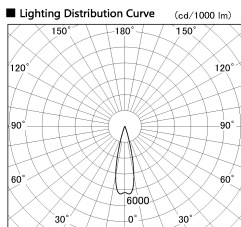

Item no. DD126-2525WB9035-LX

Series Name: Cledy versa L-G Antiglare
(DD126_AG-LX)

■ Direct Horizontal Illuminance DD126-2525WB9035-LX

Illuminance Angle	Beam Angle	Vertical Illuminance (lx)
25°	26°	40090
1		10020
		4450
2		2510
800		1600
2		1110
1330		820
3		630
1770		630

Installation	Recessed mount
Type	Cledy versa L-G Antiglare (DD126_AG-LX)
Fixture wattage	24W
Beam angle	25deg
Color Temp.	3500K
CRI	Ra>90
Luminous	1996 lm
Body	Die-castaluminumalloy
Body finish	N/A
Trim finish	Black
Reflector finish	White
IP Rate	IP20
Light source	COB module
Input Voltage	AC220~240V
Dimming Type	Non-Dimmable
Certificate	CE,CCC
Cut Hole	125mm