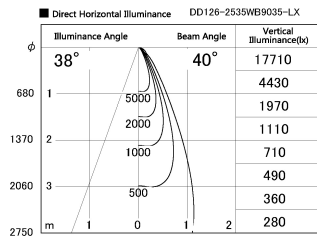

Item no. DD126-2535WB9035-LX

Series Name: Cledy versa L-G Antiglare
(DD126_AG-LX)

Installation	Recessed mount
Type	Cledy versa L-G Antiglare (DD126_AG-LX)
Fixture wattage	24W
Beam angle	38deg
Color Temp.	3500K
CRI	Ra>90
Luminous	2031 lm
Body	Die-castaluminumalloy
Body finish	N/A
Trim finish	Black
Reflector finish	White
IP Rate	IP20
Light source	COB module
Input Voltage	AC220~240V
Dimming Type	Non-Dimmable
Certificate	CE,CCC
Cut Hole	125mm