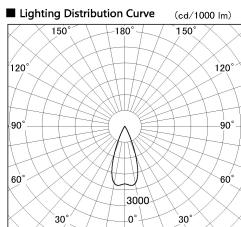

Item no. DD126-2535WB9035-LX

Series Name: Cledy versa L-G Antiglare
(DD126_AG-LX)

Installation	Recessed mount
Type	Cledy versa L-G Antiglare (DD126_AG-LX)
Fixture wattage	24W
Beam angle	38deg
Color Temp.	3500K
CRI	Ra>90
Luminous	2031 lm
Body	Die-castaluminumalloy
Body finish	N/A
Trim finish	Black
Reflector finish	White
IP Rate	IP20
Light source	COB module
Input Voltage	AC220~240V
Dimming Type	Non-Dimmable
Certificate	CE,CCC
Cut Hole	125mm