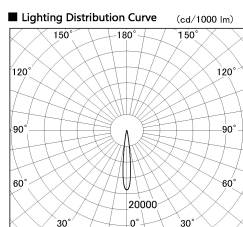

Item no. DD126-2015WB9035-LX

Series Name: Cledy versa L-G Antiglare
(DD126_AG-LX)

Installation	Recessed mount
Type	Cledy versa L-G Antiglare (DD126_AG-LX)
Fixture wattage	18.6W
Beam angle	14deg
Color Temp.	3500K
CRI	Ra>90
Luminous	1463 lm
Body	Die-castaluminumalloy
Body finish	N/A
Trim finish	Black
Reflector finish	White
IP Rate	IP20
Light source	COB module
Input Voltage	AC220~240V
Dimming Type	Non-Dimmable
Certificate	CE,CCC
Cut Hole	125mm

Direct Horizontal Illuminance DD126-2015WB9035-LX

φ	Illuminance Angle	Beam Angle	Vertical Illuminance (lx)
1	12°	13°	88320
210			22080
1			9810
2			5520
420			3530
2			2450
630			1800
3			1380
840			1000