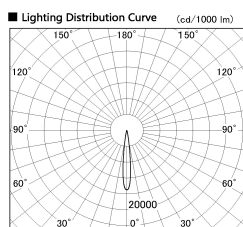

Item no. DD126-2015WB9035-LX

Series Name: Cledy versa L-G Antiglare  
(DD126\_AG-LX)

Installation	Recessed mount
Type	Cledy versa L-G Antiglare (DD126_AG-LX)
Fixture wattage	18.6W
Beam angle	14deg
Color Temp.	3500K
CRI	Ra>90
Luminous	1463 lm
Body	Die-castaluminumalloy
Body finish	N/A
Trim finish	Black
Reflector finish	White
IP Rate	IP20
Light source	COB module
Input Voltage	AC220~240V
Dimming Type	Non-Dimmable
Certificate	CE,CCC
Cut Hole	125mm

■ Direct Horizontal Illuminance DD126-2015WB9035-LX

φ	Illuminance Angle	Beam Angle	Vertical Illuminance(ft)		
210	12°	13°	88320		
1			22080		
420			9810		
2			5520		
630			3530		
3			2450		
840			1800		
m	1	0	1	2	1380