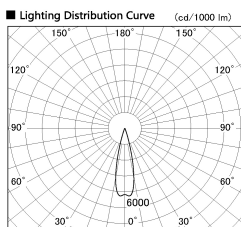

Item no. DD126-2025WB9035-LX

Series Name: Cledy versa L-G Antiglare
(DD126_AG-LX)

Installation	Recessed mount
Type	Cledy versa L-G Antiglare (DD126_AG-LX)
Fixture wattage	18.6W
Beam angle	25deg
Color Temp.	3500K
CRI	Ra>90
Luminous	1550 lm
Body	Die-castaluminumalloy
Body finish	N/A
Trim finish	Black
Reflector finish	White
IP Rate	IP20
Light source	COB module
Input Voltage	AC220~240V
Dimming Type	Non-Dimmable
Certificate	CE,CCC
Cut Hole	125mm

■ Direct Horizontal Illuminance DD126-2025WB9035-LX

φ	Illuminance Angle	Beam Angle	Vertical Illuminance(ft)		
440	25°	26°	31130		
1			7780		
800			3460		
2			1950		
1330			1250		
3			860		
1770			640		
m	1	0	1	2	490