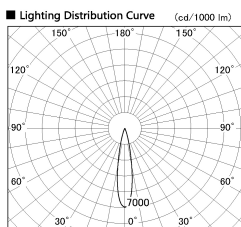

Item no. DD126-1415WB9035-LX

Series Name: Cledy versa L-G Antiglare
(DD126_AG-LX)

Installation	Recessed mount
Type	Cledy versa L-G Antiglare (DD126_AG-LX)
Fixture wattage	14W
Beam angle	19deg
Color Temp.	3500K
CRI	Ra>90
Luminous	1197 lm
Body	Die-castaluminumalloy
Body finish	N/A
Trim finish	Black
Reflector finish	White
IP Rate	IP20
Light source	COB module
Input Voltage	AC220~240V
Dimming Type	Non-Dimmable
Certificate	CE,CCC
Cut Hole	100mm

■ Direct Horizontal Illuminance DD126-1415WB9035-LX

φ	Illuminance Angle	Beam Angle	Vertical Illuminance (lx)		
330	19°	20°	33420		
1			8350		
660			3710		
2			2090		
1000			1340		
3			930		
1330			680		
m	1	0	1	2	520