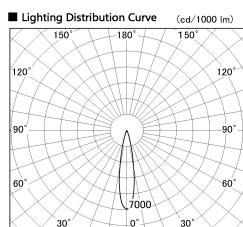

Item no. DD126-1415WB9035-LX

Series Name: Cledy versa L-G Antiglare
(DD126_AG-LX)

Installation	Recessed mount
Type	Cledy versa L-G Antiglare (DD126_AG-LX)
Fixture wattage	14W
Beam angle	19deg
Color Temp.	3500K
CRI	Ra>90
Luminous	1197 lm
Body	Die-castaluminumalloy
Body finish	N/A
Trim finish	Black
Reflector finish	White
IP Rate	IP20
Light source	COB module
Input Voltage	AC220~240V
Dimming Type	Non-Dimmable
Certificate	CE,CCC
Cut Hole	100mm

■ Direct Horizontal Illuminance DD126-1415WB9035-LX

Illuminance Angle	Beam Angle	Vertical Illuminance (lx)
19°	20°	33420
		8350
		3710
		2090
		1340
		930
		680
		520