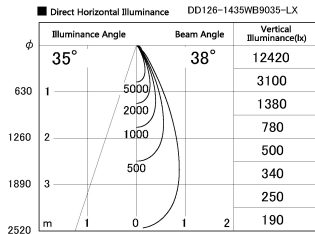

Item no. DD126-1435WB9035-LX

Series Name: Cledy versa L-G Antiglare  
(DD126\_AG-LX)

Installation	Recessed mount
Type	Cledy versa L-G Antiglare (DD126_AG-LX)
Fixture wattage	14W
Beam angle	38deg
Color Temp.	3500K
CRI	Ra>90
Luminous	1267 lm
Body	Die-castaluminumalloy
Body finish	N/A
Trim finish	Black
Reflector finish	White
IP Rate	IP20
Light source	COB module
Input Voltage	AC220~240V
Dimming Type	Non-Dimmable
Certificate	CE,CCC
Cut Hole	100mm