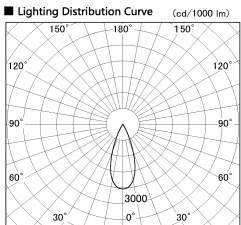

Item no. DD126-1435WB9035-LX

Series Name: Cledy versa L-G Antiglare  
(DD126\_AG-LX)

Installation	Recessed mount
Type	Cledy versa L-G Antiglare (DD126_AG-LX)
Fixture wattage	14W
Beam angle	38deg
Color Temp.	3500K
CRI	Ra>90
Luminous	1267 lm
Body	Die-castaluminumalloy
Body finish	N/A
Trim finish	Black
Reflector finish	White
IP Rate	IP20
Light source	COB module
Input Voltage	AC220~240V
Dimming Type	Non-Dimmable
Certificate	CE,CCC
Cut Hole	100mm