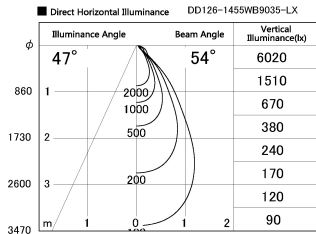

Item no. DD126-1455WB9035-LX

Series Name: Cledy versa L-G Antiglare
(DD126_AG-LX)

Installation	Recessed mount
Type	Cledy versa L-G Antiglare (DD126_AG-LX)
Fixture wattage	14W
Beam angle	48deg
Color Temp.	3500K
CRI	Ra>90
Luminous	1197 lm
Body	Die-cast aluminum alloy
Body finish	N/A
Trim finish	Black
Reflector finish	White
IP Rate	IP20
Light source	COB module
Input Voltage	AC220~240V
Dimming Type	Non-Dimmable
Certificate	CE,CCC
Cut Hole	100mm