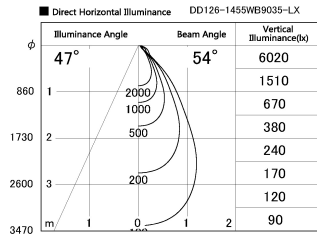

Item no. DD126-1455WB9035-LX

Series Name: Cledy versa L-G Antiglare  
(DD126\_AG-LX)

Installation	Recessed mount
Type	Cledy versa L-G Antiglare (DD126_AG-LX)
Fixture wattage	14W
Beam angle	48deg
Color Temp.	3500K
CRI	Ra>90
Luminous	1197 lm
Body	Die-cast aluminum alloy
Body finish	N/A
Trim finish	Black
Reflector finish	White
IP Rate	IP20
Light source	COB module
Input Voltage	AC220~240V
Dimming Type	Non-Dimmable
Certificate	CE,CCC
Cut Hole	100mm