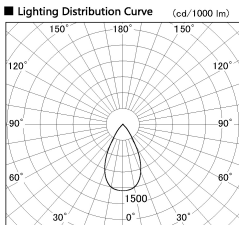

Item no. DD126-1455WB9035-LX

Series Name: Cledy versa L-G Antiglare  
(DD126\_AG-LX)

Installation	Recessed mount
Type	Cledy versa L-G Antiglare (DD126_AG-LX)
Fixture wattage	14W
Beam angle	48deg
Color Temp.	3500K
CRI	Ra>90
Luminous	1197 lm
Body	Die-cast aluminum alloy
Body finish	N/A
Trim finish	Black
Reflector finish	White
IP Rate	IP20
Light source	COB module
Input Voltage	AC220~240V
Dimming Type	Non-Dimmable
Certificate	CE,CCC
Cut Hole	100mm