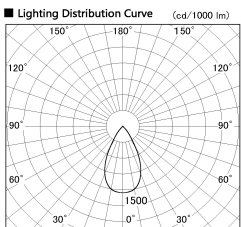

Item no. DD126-1455WB9035-LX

Series Name: Cledy versa L-G Antiglare
(DD126_AG-LX)

Installation	Recessed mount
Type	Cledy versa L-G Antiglare (DD126_AG-LX)
Fixture wattage	14W
Beam angle	48deg
Color Temp.	3500K
CRI	Ra>90
Luminous	1197 lm
Body	Die-cast aluminum alloy
Body finish	N/A
Trim finish	Black
Reflector finish	White
IP Rate	IP20
Light source	COB module
Input Voltage	AC220~240V
Dimming Type	Non-Dimmable
Certificate	CE,CCC
Cut Hole	100mm