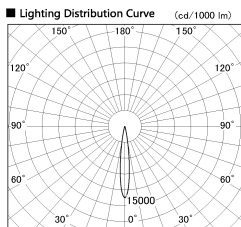

Item no. DD126-0815WB9035-LX

Series Name: Cledy versa L-G Antiglare
(DD126_AG-LX)

■ Direct Horizontal Illuminance DD126-0815WB9035-LX

φ	Illuminance Angle	Beam Angle	Vertical Illuminance (lx)
1	13°	14°	33690
2			8420
3			3740
4			2110
5			1350
6			940
7			690
8			530

Installation	Recessed mount
Type	Cledy versa L-G Antiglare (DD126_AG-LX)
Fixture wattage	7.4W
Beam angle	14deg
Color Temp.	3500K
CRI	Ra>90
Luminous	620 lm
Body	Die-castaluminumalloy
Body finish	N/A
Trim finish	Black
Reflector finish	White
IP Rate	IP20
Light source	COB module
Input Voltage	AC220~240V
Dimming Type	Non-Dimmable
Certificate	CE,CCC
Cut Hole	100mm