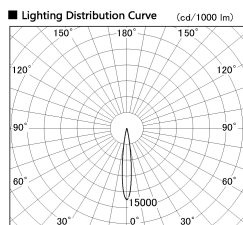

Item no. DD126-0815WB9035-LX

Series Name: Cledy versa L-G Antiglare
(DD126_AG-LX)

Installation	Recessed mount
Type	Cledy versa L-G Antiglare (DD126_AG-LX)
Fixture wattage	7.4W
Beam angle	14deg
Color Temp.	3500K
CRI	Ra>90
Luminous	620 lm
Body	Die-castaluminumalloy
Body finish	N/A
Trim finish	Black
Reflector finish	White
IP Rate	IP20
Light source	COB module
Input Voltage	AC220~240V
Dimming Type	Non-Dimmable
Certificate	CE,CCC
Cut Hole	100mm

■ Direct Horizontal Illuminance DD126-0815WB9035-LX

φ	Illuminance Angle	Beam Angle	Vertical Illuminance (lx)
220	13°	14°	33690
1			8420
450			3740
2			2110
680			1350
3			940
910			690
m	1	0	530