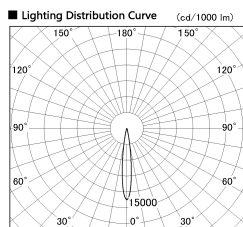

Item no. DD126-0815WB9035-LX

Series Name: Cledy versa L-G Antiglare
(DD126_AG-LX)

Installation	Recessed mount
Type	Cledy versa L-G Antiglare (DD126_AG-LX)
Fixture wattage	7.4W
Beam angle	14deg
Color Temp.	3500K
CRI	Ra>90
Luminous	620 lm
Body	Die-castaluminumalloy
Body finish	N/A
Trim finish	Black
Reflector finish	White
IP Rate	IP20
Light source	COB module
Input Voltage	AC220~240V
Dimming Type	Non-Dimmable
Certificate	CE,CCC
Cut Hole	100mm

Direct Horizontal Illuminance DD126-0815WB9035-LX

φ	Illuminance Angle	Beam Angle	Vertical Illuminance (lx)
1	13°	14°	33690
2			8420
3			3740
4			2110
5			1350
6			940
7			690
8			530