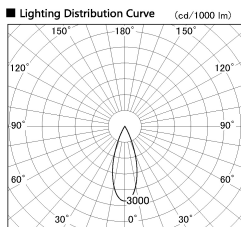

Item no. DD126-0835WB9035-LX

Series Name: Cledy versa L-G Antiglare  
(DD126\_AG-LX)

Installation	Recessed mount
Type	Cledy versa L-G Antiglare (DD126_AG-LX)
Fixture wattage	7.4W
Beam angle	34deg
Color Temp.	3500K
CRI	Ra>90
Luminous	647 lm
Body	Die-cast aluminum alloy
Body finish	N/A
Trim finish	Black
Reflector finish	White
IP Rate	IP20
Light source	COB module
Input Voltage	AC220~240V
Dimming Type	Non-Dimmable
Certificate	CE,CCC
Cut Hole	100mm