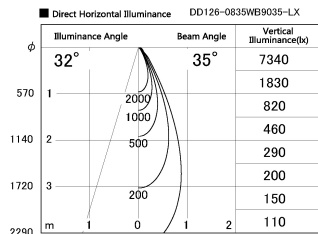

Item no. DD126-0835WB9035-LX

Series Name: Cledy versa L-G Antiglare  
(DD126\_AG-LX)

Installation	Recessed mount
Type	Cledy versa L-G Antiglare (DD126_AG-LX)
Fixture wattage	7.4W
Beam angle	34deg
Color Temp.	3500K
CRI	Ra>90
Luminous	647 lm
Body	Die-cast aluminum alloy
Body finish	N/A
Trim finish	Black
Reflector finish	White
IP Rate	IP20
Light source	COB module
Input Voltage	AC220~240V
Dimming Type	Non-Dimmable
Certificate	CE,CCC
Cut Hole	100mm