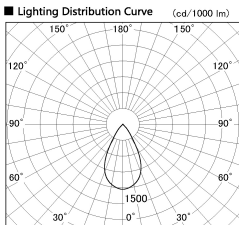

Item no. DD126-0855WB9035-LX

Series Name: Cledy versa L-G Antiglare
(DD126_AG-LX)

Installation	Recessed mount
Type	Cledy versa L-G Antiglare (DD126_AG-LX)
Fixture wattage	7.4W
Beam angle	48deg
Color Temp.	3500K
CRI	Ra>90
Luminous	607 lm
Body	Die-cast aluminum alloy
Body finish	N/A
Trim finish	Black
Reflector finish	White
IP Rate	IP20
Light source	COB module
Input Voltage	AC220~240V
Dimming Type	Non-Dimmable
Certificate	CE,CCC
Cut Hole	100mm