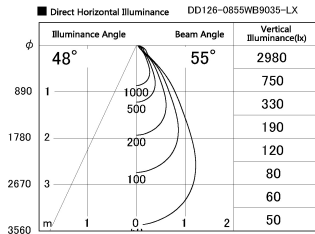

Item no. DD126-0855WB9035-LX

Series Name: Cledy versa L-G Antiglare
(DD126_AG-LX)

Installation	Recessed mount
Type	Cledy versa L-G Antiglare (DD126_AG-LX)
Fixture wattage	7.4W
Beam angle	48deg
Color Temp.	3500K
CRI	Ra>90
Luminous	607 lm
Body	Die-cast aluminum alloy
Body finish	N/A
Trim finish	Black
Reflector finish	White
IP Rate	IP20
Light source	COB module
Input Voltage	AC220~240V
Dimming Type	Non-Dimmable
Certificate	CE,CCC
Cut Hole	100mm