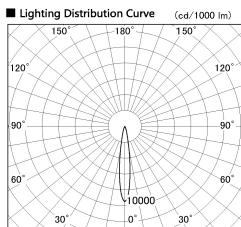

Item no. DD126-4015WB9040-LX

Series Name: Cledy versa L-G Antiglare
(DD126_AG-LX)

■ Direct Horizontal Illuminance DD126-4015WB9040-LX

| φ | Illuminance Angle | Beam Angle | Vertical Illuminance (lx) |
|-----|-------------------|------------|---------------------------|
| 1 | 14° | 15° | 128160 |
| 240 | | | 32040 |
| | | | 14240 |
| 490 | | | 8010 |
| | | | 5130 |
| 730 | | | 3560 |
| | | | 2620 |
| 980 | | | 2000 |

| | |
|------------------|--|
| Installation | Recessed mount |
| Type | Cledy versa L-G Antiglare (DD126_AG-LX) |
| Fixture wattage | 38.5W |
| Beam angle | 15deg |
| Color Temp. | 4000K |
| CRI | Ra>90 |
| Luminous | 3358 lm |
| Body | Die-castaluminumalloy |
| Body finish | N/A |
| Trim finish | Black |
| Reflector finish | White |
| IP Rate | IP20 |
| Light source | COB module |
| Input Voltage | AC220~240V |
| Dimming Type | Non-Dimmable |
| Certificate | CE,CCC |
| Cut Hole | 150mm |