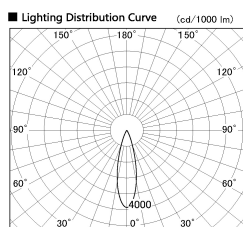

Item no. DD126-4025WB9040-LX

Series Name: Cledy versa L-G Antiglare  
(DD126\_AG-LX)

Installation	Recessed mount
Type	Cledy versa L-G Antiglare (DD126_AG-LX)
Fixture wattage	38.5W
Beam angle	27deg
Color Temp.	4000K
CRI	Ra>90
Luminous	3668 lm
Body	Die-castaluminumalloy
Body finish	N/A
Trim finish	Black
Reflector finish	White
IP Rate	IP20
Light source	COB module
Input Voltage	AC220~240V
Dimming Type	Non-Dimmable
Certificate	CE,CCC
Cut Hole	150mm

■ Direct Horizontal Illuminance DD126-4025WB9040-LX

Illuminance Angle	Beam Angle	Vertical Illuminance (lx)
25°	27°	57330
		14330
		6370
		3580
		2290
		1590
		1170
		900