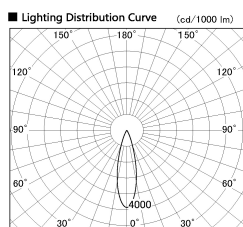

Item no. DD126-4025WB9040-LX

Series Name: Cledy versa L-G Antiglare
(DD126_AG-LX)

Installation	Recessed mount
Type	Cledy versa L-G Antiglare (DD126_AG-LX)
Fixture wattage	38.5W
Beam angle	27deg
Color Temp.	4000K
CRI	Ra>90
Luminous	3668 lm
Body	Die-castaluminumalloy
Body finish	N/A
Trim finish	Black
Reflector finish	White
IP Rate	IP20
Light source	COB module
Input Voltage	AC220~240V
Dimming Type	Non-Dimmable
Certificate	CE,CCC
Cut Hole	150mm

■ Direct Horizontal Illuminance DD126-4025WB9040-LX

Illuminance Angle	Beam Angle	Vertical Illuminance (lx)
25°	27°	57330
		14330
		6370
		3580
		2290
		1590
		1170
		900