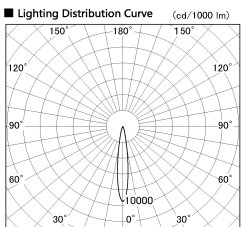

Item no. DD126-3715WB9040-LX

Series Name: Cledy versa L-G Antiglare
(DD126_AG-LX)

■ Direct Horizontal Illuminance DD126-3715WB9035-LX

Illuminance Angle	Beam Angle	Vertical Illuminance (lx)
14°	15°	122430
1		30610
		13600
2		7650
		4900
3		3400
		2500
980 m		1910

Installation	Recessed mount
Type	Cledy versa L-G Antiglare (DD126_AG-LX)
Fixture wattage	35.5W
Beam angle	15deg
Color Temp.	4000K
CRI	Ra>90
Luminous	3208 lm
Body	Die-cast aluminum alloy
Body finish	N/A
Trim finish	Black
Reflector finish	White
IP Rate	IP20
Light source	COB module
Input Voltage	AC220~240V
Dimming Type	Non-Dimmable
Certificate	CE,CCC
Cut Hole	150mm