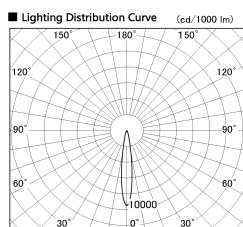

Item no. DD126-3715WB9040-LX

Series Name: Cledy versa L-G Antiglare  
(DD126\_AG-LX)

|                  |  |
|------------------|--|
| Installation     | Recessed mount                             |
| Type             | Cledy versa L-G Antiglare<br>(DD126_AG-LX) |
| Fixture wattage  | 35.5W                                      |
| Beam angle       | 15deg                                      |
| Color Temp.      | 4000K                                      |
| CRI              | Ra>90                                      |
| Luminous         | 3208 lm                                    |
| Body             | Die-castaluminumalloy                      |
| Body finish      | N/A  |
| Trim finish      | Black                                      |
| Reflector finish | White                                      |
| IP Rate          | IP20                                       |
| Light source     | COB module                                 |
| Input Voltage    | AC220~240V                                 |
| Dimming Type     | Non-Dimmable                               |
| Certificate      | CE,CCC                                     |
| Cut Hole         | 150mm                                      |

■ Direct Horizontal Illuminance DD126-3715WB9035-LX

| Illuminance Angle | Beam Angle | Vertical Illuminance (lx) |
|-------------------|------------|---------------------------|
| 14°               | 15°        | 122430                    |
| 1                 |            | 30610                     |
| 2                 |            | 13600                     |
| 3                 |            | 7650                      |
| 4                 |            | 4900                      |
| 5                 |            | 3400                      |
| 6                 |            | 2500                      |
| 7                 |            | 1910                      |