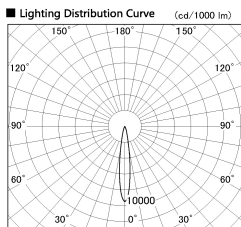

Item no. DD126-3715WB9040-LX

Series Name: Cledy versa L-G Antiglare  
(DD126\_AG-LX)

Installation	Recessed mount
Type	Cledy versa L-G Antiglare (DD126_AG-LX)
Fixture wattage	35.5W
Beam angle	15deg
Color Temp.	4000K
CRI	Ra>90
Luminous	3208 lm
Body	Die-castaluminumalloy
Body finish	N/A
Trim finish	Black
Reflector finish	White
IP Rate	IP20
Light source	COB module
Input Voltage	AC220~240V
Dimming Type	Non-Dimmable
Certificate	CE,CCC
Cut Hole	150mm

■ Direct Horizontal Illuminance DD126-3715WB9035-LX

Illuminance Angle	Beam Angle	Vertical Illuminance (lx)
14°	15°	122430
1		30610
2		13600
3		7650
4		4900
5		3400
6		2500
7		1910