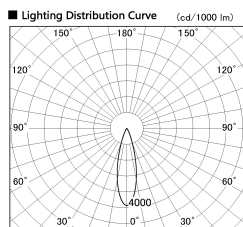

Item no. DD126-3725WB9040-LX

Series Name: Cledy versa L-G Antiglare  
(DD126\_AG-LX)

Installation	Recessed mount
Type	Cledy versa L-G Antiglare (DD126_AG-LX)
Fixture wattage	35.5W
Beam angle	27deg
Color Temp.	4000K
CRI	Ra>90
Luminous	3490 lm
Body	Die-castaluminumalloy
Body finish	N/A
Trim finish	Black
Reflector finish	White
IP Rate	IP20
Light source	COB module
Input Voltage	AC220~240V
Dimming Type	Non-Dimmable
Certificate	CE,CCC
Cut Hole	150mm

■ Direct Horizontal Illuminance DD126-3725WB9040-LX

φ	Illuminance Angle	Beam Angle	Vertical Illuminance(lx)
440	25°	27°	54550
1			13640
800			6060
2			3410
1330			2180
3			1520
1770			1110
m	1	1	850