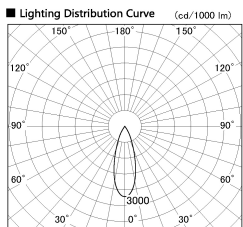

Item no. DD126-3735WB9040-LX

Series Name: Cledy versa L-G Antiglare
(DD126_AG-LX)

Installation	Recessed mount
Type	Cledy versa L-G Antiglare (DD126_AG-LX)
Fixture wattage	35.5W
Beam angle	32deg
Color Temp.	4000K
CRI	Ra>90
Luminous	3444 lm
Body	Die-castaluminumalloy
Body finish	N/A
Trim finish	Black
Reflector finish	White
IP Rate	IP20
Light source	COB module
Input Voltage	AC220~240V
Dimming Type	Non-Dimmable
Certificate	CE,CCC
Cut Hole	150mm