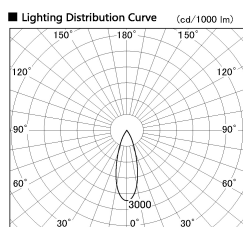

Item no. DD126-3735WB9040-LX

Series Name: Cledy versa L-G Antiglare
(DD126_AG-LX)

Installation	Recessed mount
Type	Cledy versa L-G Antiglare (DD126_AG-LX)
Fixture wattage	35.5W
Beam angle	32deg
Color Temp.	4000K
CRI	Ra>90
Luminous	3444 lm
Body	Die-castaluminumalloy
Body finish	N/A
Trim finish	Black
Reflector finish	White
IP Rate	IP20
Light source	COB module
Input Voltage	AC220~240V
Dimming Type	Non-Dimmable
Certificate	CE,CCC
Cut Hole	150mm

■ Direct Horizontal Illuminance DD126-3735WB9040-LX

Illuminance Angle	Beam Angle	Vertical Illuminance (lx)
30°	32°	36770
		9190
		4090
		2300
		1470
		1020
		750
		570