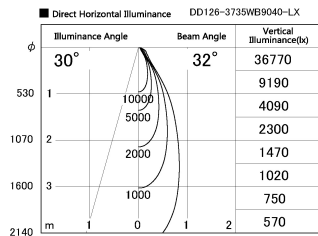

Item no. DD126-3735WB9040-LX

Series Name: Cledy versa L-G Antiglare
(DD126_AG-LX)

Installation	Recessed mount
Type	Cledy versa L-G Antiglare (DD126_AG-LX)
Fixture wattage	35.5W
Beam angle	32deg
Color Temp.	4000K
CRI	Ra>90
Luminous	3444 lm
Body	Die-castaluminumalloy
Body finish	N/A
Trim finish	Black
Reflector finish	White
IP Rate	IP20
Light source	COB module
Input Voltage	AC220~240V
Dimming Type	Non-Dimmable
Certificate	CE,CCC
Cut Hole	150mm