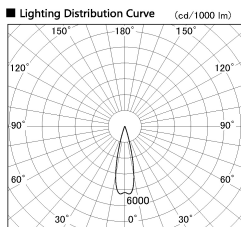

Item no. DD126-2525WB9040-LX

Series Name: Cledy versa L-G Antiglare
(DD126_AG-LX)

Direct Horizontal Illuminance DD126-2525WB9040-LX

Beam Angle	Illuminance Angle	Vertical Illuminance (lx)
25°	26°	40850
		10210
		4540
		2550
		1630
		1130
		830
		640

Installation	Recessed mount
Type	Cledy versa L-G Antiglare (DD126_AG-LX)
Fixture wattage	24W
Beam angle	25deg
Color Temp.	4000K
CRI	Ra>90
Luminous	2034 lm
Body	Die-cast aluminum alloy
Body finish	N/A
Trim finish	Black
Reflector finish	White
IP Rate	IP20
Light source	COB module
Input Voltage	AC220~240V
Dimming Type	Non-Dimmable
Certificate	CE,CCC
Cut Hole	125mm