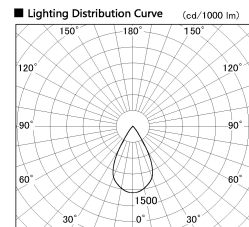

Item no. DD126-2555WB9040-LX

Series Name: Cledy versa L-G Antiglare
(DD126_AG-LX)

Installation	Recessed mount
Type	Cledy versa L-G Antiglare (DD126_AG-LX)
Fixture wattage	24W
Beam angle	55deg
Color Temp.	4000K
CRI	Ra>90
Luminous	1930 lm
Body	Die-castaluminumalloy
Body finish	N/A
Trim finish	Black
Reflector finish	White
IP Rate	IP20
Light source	COB module
Input Voltage	AC220~240V
Dimming Type	Non-Dimmable
Certificate	CE,CCC
Cut Hole	125mm