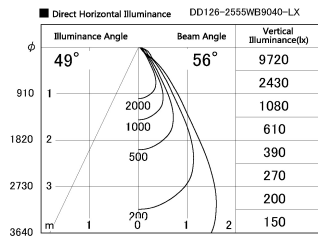

Item no. DD126-2555WB9040-LX

Series Name: Cledy versa L-G Antiglare
(DD126_AG-LX)

Installation	Recessed mount
Type	Cledy versa L-G Antiglare (DD126_AG-LX)
Fixture wattage	24W
Beam angle	55deg
Color Temp.	4000K
CRI	Ra>90
Luminous	1930 lm
Body	Die-castaluminumalloy
Body finish	N/A
Trim finish	Black
Reflector finish	White
IP Rate	IP20
Light source	COB module
Input Voltage	AC220~240V
Dimming Type	Non-Dimmable
Certificate	CE,CCC
Cut Hole	125mm