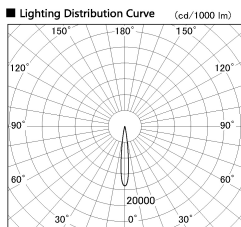

Item no. DD126-2015WB9040-LX

Series Name: Cledy versa L-G Antiglare
(DD126_AG-LX)

Direct Horizontal Illuminance DD126-2015WB9040-LX

φ	Illuminance Angle	Beam Angle	Vertical Illuminance (lx)
120	12°	13°	90010
120			22500
90			10000
90			5630
60			3600
60			2500
30			1840
0			1410

Installation	Recessed mount
Type	Cledy versa L-G Antiglare (DD126_AG-LX)
Fixture wattage	18.6W
Beam angle	14deg
Color Temp.	4000K
CRI	Ra>90
Luminous	1491 lm
Body	Die-castaluminumalloy
Body finish	N/A
Trim finish	Black
Reflector finish	White
IP Rate	IP20
Light source	COB module
Input Voltage	AC220~240V
Dimming Type	Non-Dimmable
Certificate	CE,CCC
Cut Hole	125mm