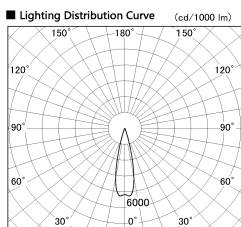

Item no. DD126-2025WB9040-LX

Series Name: Cledy versa L-G Antiglare
(DD126_AG-LX)

Installation	Recessed mount
Type	Cledy versa L-G Antiglare (DD126_AG-LX)
Fixture wattage	18.6W
Beam angle	25deg
Color Temp.	4000K
CRI	Ra>90
Luminous	1580 lm
Body	Die-castaluminumalloy
Body finish	N/A
Trim finish	Black
Reflector finish	White
IP Rate	IP20
Light source	COB module
Input Voltage	AC220~240V
Dimming Type	Non-Dimmable
Certificate	CE,CCC
Cut Hole	125mm

■ Direct Horizontal Illuminance DD126-2025WB9040-LX

Illuminance Angle	Beam Angle	Vertical Illuminance(ft)
25°	26°	31730
		7930
		3530
		1980
		1270
		880
		650
		500