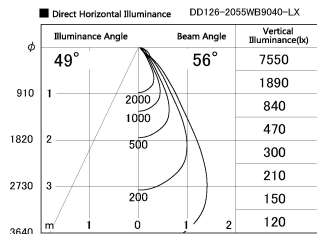

Item no. DD126-2055WB9040-LX

Series Name: Cledy versa L-G Antiglare
(DD126_AG-LX)

Installation	Recessed mount
Type	Cledy versa L-G Antiglare (DD126_AG-LX)
Fixture wattage	18.6W
Beam angle	55deg
Color Temp.	4000K
CRI	Ra>90
Luminous	1499 lm
Body	Die-cast aluminum alloy
Body finish	N/A
Trim finish	Black
Reflector finish	White
IP Rate	IP20
Light source	COB module
Input Voltage	AC220~240V
Dimming Type	Non-Dimmable
Certificate	CE,CCC
Cut Hole	125mm