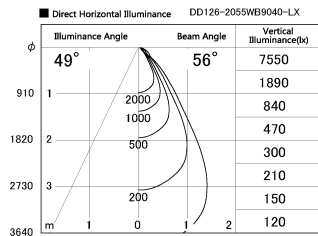

Item no. DD126-2055WB9040-LX

Series Name: Cledy versa L-G Antiglare  
(DD126\_AG-LX)

Installation	Recessed mount
Type	Cledy versa L-G Antiglare (DD126_AG-LX)
Fixture wattage	18.6W
Beam angle	55deg
Color Temp.	4000K
CRI	Ra>90
Luminous	1499 lm
Body	Die-cast aluminum alloy
Body finish	N/A
Trim finish	Black
Reflector finish	White
IP Rate	IP20
Light source	COB module
Input Voltage	AC220~240V
Dimming Type	Non-Dimmable
Certificate	CE,CCC
Cut Hole	125mm