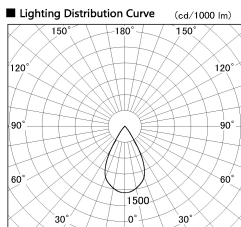

Item no. DD126-2055WB9040-LX

Series Name: Cledy versa L-G Antiglare
(DD126_AG-LX)

Installation	Recessed mount
Type	Cledy versa L-G Antiglare (DD126_AG-LX)
Fixture wattage	18.6W
Beam angle	55deg
Color Temp.	4000K
CRI	Ra>90
Luminous	1499 lm
Body	Die-cast aluminum alloy
Body finish	N/A
Trim finish	Black
Reflector finish	White
IP Rate	IP20
Light source	COB module
Input Voltage	AC220~240V
Dimming Type	Non-Dimmable
Certificate	CE,CCC
Cut Hole	125mm