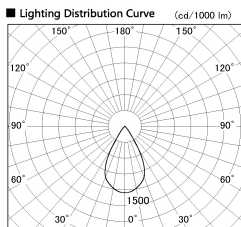

Item no. DD126-2055WB9040-LX

Series Name: Cledy versa L-G Antiglare  
(DD126\_AG-LX)

Installation	Recessed mount
Type	Cledy versa L-G Antiglare (DD126_AG-LX)
Fixture wattage	18.6W
Beam angle	55deg
Color Temp.	4000K
CRI	Ra>90
Luminous	1499 lm
Body	Die-cast aluminum alloy
Body finish	N/A
Trim finish	Black
Reflector finish	White
IP Rate	IP20
Light source	COB module
Input Voltage	AC220~240V
Dimming Type	Non-Dimmable
Certificate	CE,CCC
Cut Hole	125mm