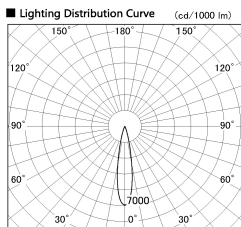

Item no. DD126-1415WB9040-LX

Series Name: Cledy versa L-G Antiglare  
(DD126\_AG-LX)

■ Direct Horizontal Illuminance DD126-1415WB9040-LX

Illuminance Angle	Beam Angle	Vertical Illuminance (lx)
19°	20°	34060
		8520
		3780
		2130
		1360
		950
		700
		530

Installation	Recessed mount
Type	Cledy versa L-G Antiglare (DD126_AG-LX)
Fixture wattage	14W
Beam angle	19deg
Color Temp.	4000K
CRI	Ra>90
Luminous	1220 lm
Body	Die-castaluminumalloy
Body finish	N/A
Trim finish	Black
Reflector finish	White
IP Rate	IP20
Light source	COB module
Input Voltage	AC220~240V
Dimming Type	Non-Dimmable
Certificate	CE,CCC
Cut Hole	100mm