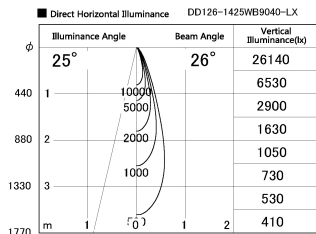

Item no. DD126-1425WB9040-LX

Series Name: Cledy versa L-G Antiglare
(DD126_AG-LX)

Installation	Recessed mount
Type	Cledy versa L-G Antiglare (DD126_AG-LX)
Fixture wattage	14W
Beam angle	26deg
Color Temp.	4000K
CRI	Ra>90
Luminous	1349 lm
Body	Die-castaluminumalloy
Body finish	N/A
Trim finish	Black
Reflector finish	White
IP Rate	IP20
Light source	COB module
Input Voltage	AC220~240V
Dimming Type	Non-Dimmable
Certificate	CE,CCC
Cut Hole	100mm