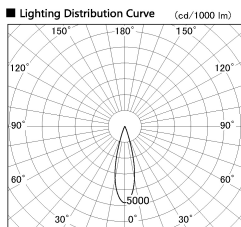

Item no. DD126-1425WB9040-LX

Series Name: Cledy versa L-G Antiglare
(DD126_AG-LX)

Installation	Recessed mount
Type	Cledy versa L-G Antiglare (DD126_AG-LX)
Fixture wattage	14W
Beam angle	26deg
Color Temp.	4000K
CRI	Ra>90
Luminous	1349 lm
Body	Die-castaluminumalloy
Body finish	N/A
Trim finish	Black
Reflector finish	White
IP Rate	IP20
Light source	COB module
Input Voltage	AC220~240V
Dimming Type	Non-Dimmable
Certificate	CE,CCC
Cut Hole	100mm