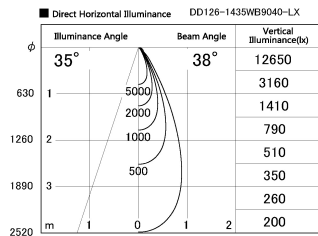

Item no. DD126-1435WB9040-LX

Series Name: Cledy versa L-G Antiglare
(DD126_AG-LX)

Installation	Recessed mount
Type	Cledy versa L-G Antiglare (DD126_AG-LX)
Fixture wattage	14W
Beam angle	38deg
Color Temp.	4000K
CRI	Ra>90
Luminous	1291 lm
Body	Die-cast aluminum alloy
Body finish	N/A
Trim finish	Black
Reflector finish	White
IP Rate	IP20
Light source	COB module
Input Voltage	AC220~240V
Dimming Type	Non-Dimmable
Certificate	CE,CCC
Cut Hole	100mm