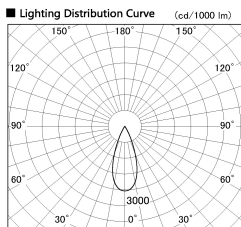

Item no. DD126-1435WB9040-LX

Series Name: Cledy versa L-G Antiglare
(DD126_AG-LX)

Installation	Recessed mount
Type	Cledy versa L-G Antiglare (DD126_AG-LX)
Fixture wattage	14W
Beam angle	38deg
Color Temp.	4000K
CRI	Ra>90
Luminous	1291 lm
Body	Die-cast aluminum alloy
Body finish	N/A
Trim finish	Black
Reflector finish	White
IP Rate	IP20
Light source	COB module
Input Voltage	AC220~240V
Dimming Type	Non-Dimmable
Certificate	CE,CCC
Cut Hole	100mm