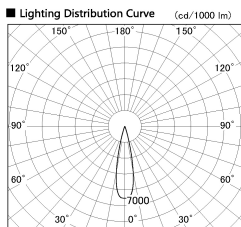

Item no. DD126-0825WB9040-LX

Series Name: Cledy versa L-G Antiglare
(DD126_AG-LX)

Installation	Recessed mount
Type	Cledy versa L-G Antiglare (DD126_AG-LX)
Fixture wattage	7.4W
Beam angle	22deg
Color Temp.	4000K
CRI	Ra>90
Luminous	687 lm
Body	Die-cast aluminum alloy
Body finish	N/A
Trim finish	Black
Reflector finish	White
IP Rate	IP20
Light source	COB module
Input Voltage	AC220~240V
Dimming Type	Non-Dimmable
Certificate	CE,CCC
Cut Hole	100mm