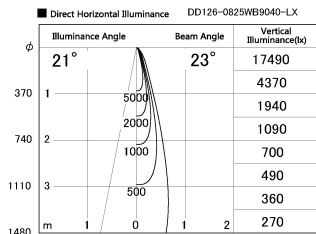

Item no. DD126-0825WB9040-LX

Series Name: Cledy versa L-G Antiglare
(DD126_AG-LX)

Installation	Recessed mount
Type	Cledy versa L-G Antiglare (DD126_AG-LX)
Fixture wattage	7.4W
Beam angle	22deg
Color Temp.	4000K
CRI	Ra>90
Luminous	687 lm
Body	Die-cast aluminum alloy
Body finish	N/A
Trim finish	Black
Reflector finish	White
IP Rate	IP20
Light source	COB module
Input Voltage	AC220~240V
Dimming Type	Non-Dimmable
Certificate	CE,CCC
Cut Hole	100mm