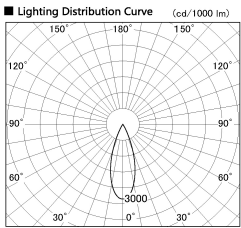

Item no. DD126-0835WB9040-LX

Series Name: Cledy versa L-G Antiglare  
(DD126\_AG-LX)

Installation	Recessed mount
Type	Cledy versa L-G Antiglare (DD126_AG-LX)
Fixture wattage	7.4W
Beam angle	34deg
Color Temp.	4000K
CRI	Ra>90
Luminous	659 lm
Body	Die-castaluminumalloy
Body finish	N/A
Trim finish	Black
Reflector finish	White
IP Rate	IP20
Light source	COB module
Input Voltage	AC220~240V
Dimming Type	Non-Dimmable
Certificate	CE,CCC
Cut Hole	100mm