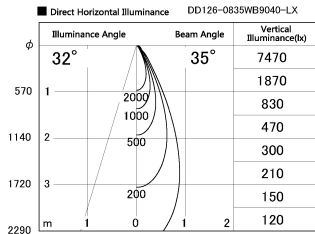

Item no. DD126-0835WB9040-LX

Series Name: Cledy versa L-G Antiglare  
(DD126\_AG-LX)

Installation	Recessed mount
Type	Cledy versa L-G Antiglare (DD126_AG-LX)
Fixture wattage	7.4W
Beam angle	34deg
Color Temp.	4000K
CRI	Ra>90
Luminous	659 lm
Body	Die-castaluminumalloy
Body finish	N/A
Trim finish	Black
Reflector finish	White
IP Rate	IP20
Light source	COB module
Input Voltage	AC220~240V
Dimming Type	Non-Dimmable
Certificate	CE,CCC
Cut Hole	100mm