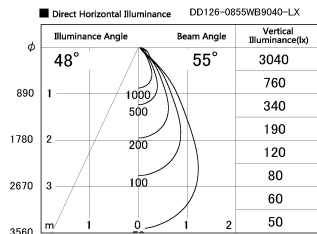

Item no. DD126-0855WB9040-LX

Series Name: Cledy versa L-G Antiglare
(DD126_AG-LX)

Installation	Recessed mount
Type	Cledy versa L-G Antiglare (DD126_AG-LX)
Fixture wattage	7.4W
Beam angle	48deg
Color Temp.	4000K
CRI	Ra>90
Luminous	619 lm
Body	Die-castaluminumalloy
Body finish	N/A
Trim finish	Black
Reflector finish	White
IP Rate	IP20
Light source	COB module
Input Voltage	AC220~240V
Dimming Type	Non-Dimmable
Certificate	CE,CCC
Cut Hole	100mm