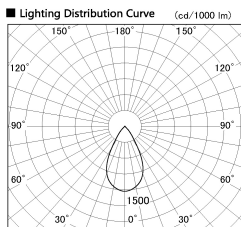

Item no. DD126-0855WB9040-LX

Series Name: Cledy versa L-G Antiglare
(DD126_AG-LX)

Installation	Recessed mount
Type	Cledy versa L-G Antiglare (DD126_AG-LX)
Fixture wattage	7.4W
Beam angle	48deg
Color Temp.	4000K
CRI	Ra>90
Luminous	619 lm
Body	Die-castaluminumalloy
Body finish	N/A
Trim finish	Black
Reflector finish	White
IP Rate	IP20
Light source	COB module
Input Voltage	AC220~240V
Dimming Type	Non-Dimmable
Certificate	CE,CCC
Cut Hole	100mm