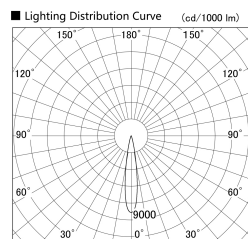

Item no. SD359-2515W9027-IN

Series Name: Lens type Cylinder  
Tracklight (Internal Drive) (SD359-IN)

Installation	Track mount
Type	Lens type Cylinder Tracklight (Internal Drive) (SD359-IN)
Fixture wattage	24.3W
Beam angle	17deg
Color Temp.	2700K
CRI	Ra>90
Luminous	2095 lm
Body	Die-cas taluminum alloy
Body finish	White
Trim finish	White
Reflector finish	N/A
IP Rate	IP20
Light source	COB module
Input Voltage	AC220~240V
Dimming Type	Non-Dimmable
Certificate	CE, CCC
Cut Hole	N/A