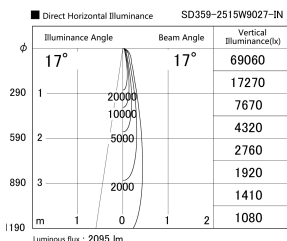

Item no. SD359-2515W9027-IN

Series Name: Lens type Cylinder
Tracklight (Internal Drive) (SD359-IN)

Installation	Track mount
Type	Lens type Cylinder Tracklight (Internal Drive) (SD359-IN)
Fixture wattage	24.3W
Beam angle	17deg
Color Temp.	2700K
CRI	Ra>90
Luminous	2095 lm
Body	Die-cas taluminum alloy
Body finish	White
Trim finish	White
Reflector finish	N/A
IP Rate	IP20
Light source	COB module
Input Voltage	AC220~240V
Dimming Type	Non-Dimmable
Certificate	CE, CCC
Cut Hole	N/A