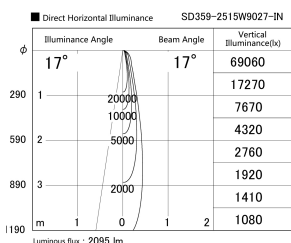

Item no. SD359-2515W9027-IN

Series Name: Lens type Cylinder  
Tracklight (Internal Drive) (SD359-IN)

Installation	Track mount
Type	Lens type Cylinder Tracklight (Internal Drive) (SD359-IN)
Fixture wattage	24.3W
Beam angle	17deg
Color Temp.	2700K
CRI	Ra>90
Luminous	2095 lm
Body	Die-cas taluminum alloy
Body finish	White
Trim finish	White
Reflector finish	N/A
IP Rate	IP20
Light source	COB module
Input Voltage	AC220~240V
Dimming Type	Non-Dimmable
Certificate	CE, CCC
Cut Hole	N/A