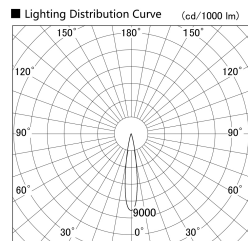

Item no. SD359-2515W9027-IN

Series Name: Lens type Cylinder
Tracklight (Internal Drive) (SD359-IN)

Installation	Track mount
Type	Lens type Cylinder Tracklight (Internal Drive) (SD359-IN)
Fixture wattage	24.3W
Beam angle	17deg
Color Temp.	2700K
CRI	Ra>90
Luminous	2095 lm
Body	Die-cas taluminum alloy
Body finish	White
Trim finish	White
Reflector finish	N/A
IP Rate	IP20
Light source	COB module
Input Voltage	AC220~240V
Dimming Type	Non-Dimmable
Certificate	CE, CCC
Cut Hole	N/A