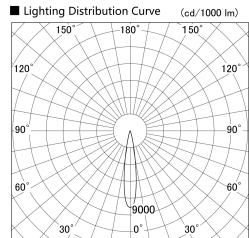

Item no. SD359-2515W9027-IN

Series Name: Lens type Cylinder
Tracklight (Internal Drive) (SD359-IN)

Installation	Track mount
Type	
Fixture wattage	24.3W
Beam angle	17deg
Color Temp.	2700K
CRI	Ra>90
Luminous	2095 lm
Body	Die-cas taluminum alloy
Body finish	White
Trim finish	White
Reflector finish	N/A
IP Rate	IP20
Light source	COB module
Input Voltage	AC220~240V
Dimming Type	Non-Dimmable
Certificate	CE, CCC
Cut Hole	N/A