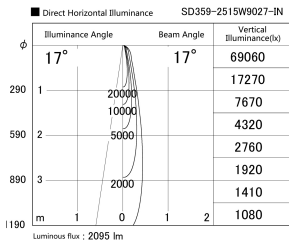

Item no. SD359-2515W9027-IN

Series Name: Lens type Cylinder
Tracklight (Internal Drive) (SD359-IN)

Installation	Track mount
Type	
Fixture wattage	24.3W
Beam angle	17deg
Color Temp.	2700K
CRI	Ra>90
Luminous	2095 lm
Body	Die-cas taluminum alloy
Body finish	White
Trim finish	White
Reflector finish	N/A
IP Rate	IP20
Light source	COB module
Input Voltage	AC220~240V
Dimming Type	Non-Dimmable
Certificate	CE, CCC
Cut Hole	N/A