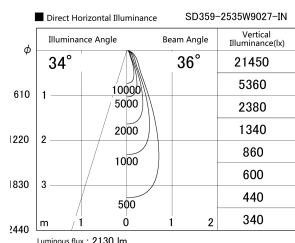

Item no. SD359-2535W9027-IN

Series Name: Lens type Cylinder
Tracklight (Internal Drive) (SD359-IN)

Installation	Track mount
Type	
Fixture wattage	24.3W
Beam angle	36
Color Temp.	2700K
CRI	Ra>90
Luminous	2128 lm
Body	Die-cast aluminum alloy
Body finish	White
Trim finish	White
Reflector finish	N/A
IP Rate	IP20
Light source	COB module
Input Voltage	AC220~240V
Dimming Type	Non-Dimmable
Certificate	CE,CCC
Cut Hole	N/A