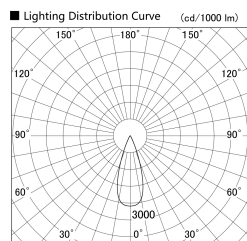

Item no. SD359-2535W9027-IN

Series Name: Lens type Cylinder
Tracklight (Internal Drive) (SD359-IN)

Installation	Track mount
Type	
Fixture wattage	24.3W
Beam angle	36
Color Temp.	2700K
CRI	Ra>90
Luminous	2128 lm
Body	Die-cast aluminum alloy
Body finish	White
Trim finish	White
Reflector finish	N/A
IP Rate	IP20
Light source	COB module
Input Voltage	AC220~240V
Dimming Type	Non-Dimmable
Certificate	CE,CCC
Cut Hole	N/A