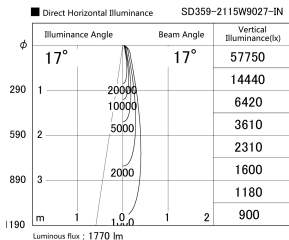

Item no. SD359-2115W9027-IN

Series Name: Lens type Cylinder
Tracklight (Internal Drive) (SD359-IN)

Installation	Track mount
Type	
Fixture wattage	21W
Beam angle	17
Color Temp.	2700K
CRI	Ra>90
Luminous	1771 lm
Body	Die-cast aluminum alloy
Body finish	White
Trim finish	White
Reflector finish	N/A
IP Rate	IP20
Light source	COB module
Input Voltage	AC220~240V
Dimming Type	Non-Dimmable
Certificate	CE,CCC
Cut Hole	N/A