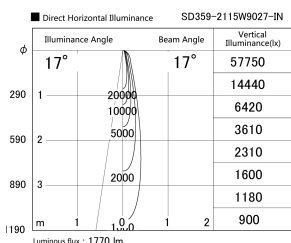

Item no. SD359-2115W9027-IN

Series Name: Lens type Cylinder
Tracklight (Internal Drive) (SD359-IN)

Installation	Track mount
Type	Lens type Cylinder Tracklight (Internal Drive) (SD359-IN)
Fixture wattage	21W
Beam angle	17
Color Temp.	2700K
CRI	Ra>90
Luminous	1771 lm
Body	Die-cast aluminum alloy
Body finish	White
Trim finish	White
Reflector finish	N/A
IP Rate	IP20
Light source	COB module
Input Voltage	AC220~240V
Dimming Type	Non-Dimmable
Certificate	CE,CCC
Cut Hole	N/A