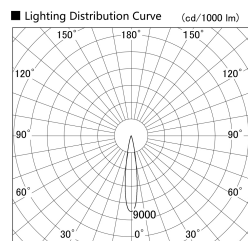

Item no. SD359-2115W9027-IN

Series Name: Lens type Cylinder
Tracklight (Internal Drive) (SD359-IN)

Installation	Track mount
Type	Lens type Cylinder Tracklight (Internal Drive) (SD359-IN)
Fixture wattage	21W
Beam angle	17
Color Temp.	2700K
CRI	Ra>90
Luminous	1771 lm
Body	Die-cast aluminum alloy
Body finish	White
Trim finish	White
Reflector finish	N/A
IP Rate	IP20
Light source	COB module
Input Voltage	AC220~240V
Dimming Type	Non-Dimmable
Certificate	CE,CCC
Cut Hole	N/A