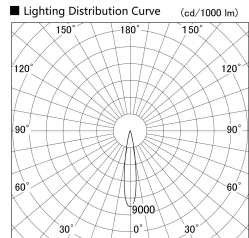

Item no. SD359-2115W9027-IN

Series Name: Lens type Cylinder
Tracklight (Internal Drive) (SD359-IN)

Installation	Track mount
Type	
Fixture wattage	21W
Beam angle	17
Color Temp.	2700K
CRI	Ra>90
Luminous	1771 lm
Body	Die-cast aluminum alloy
Body finish	White
Trim finish	White
Reflector finish	N/A
IP Rate	IP20
Light source	COB module
Input Voltage	AC220~240V
Dimming Type	Non-Dimmable
Certificate	CE,CCC
Cut Hole	N/A