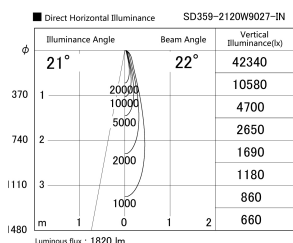

Item no. SD359-2120W9027-IN

Series Name: Lens type Cylinder
Tracklight (Internal Drive) (SD359-IN)

Installation	Track mount
Type	Lens type Cylinder Tracklight (Internal Drive) (SD359-IN)
Fixture wattage	21W
Beam angle	22
Color Temp.	2700K
CRI	Ra>90
Luminous	1822 lm
Body	Die-cast aluminum alloy
Body finish	White
Trim finish	White
Reflector finish	N/A
IP Rate	IP20
Light source	COB module
Input Voltage	AC220~240V
Dimming Type	Non-Dimmable
Certificate	CE,CCC
Cut Hole	N/A