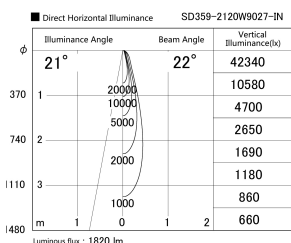

Item no. SD359-2120W9027-IN

Series Name: Lens type Cylinder
Tracklight (Internal Drive) (SD359-IN)

Installation	Track mount
Type	Lens type Cylinder Tracklight (Internal Drive) (SD359-IN)
Fixture wattage	21W
Beam angle	22
Color Temp.	2700K
CRI	Ra>90
Luminous	1822 lm
Body	Die-cast aluminum alloy
Body finish	White
Trim finish	White
Reflector finish	N/A
IP Rate	IP20
Light source	COB module
Input Voltage	AC220~240V
Dimming Type	Non-Dimmable
Certificate	CE,CCC
Cut Hole	N/A