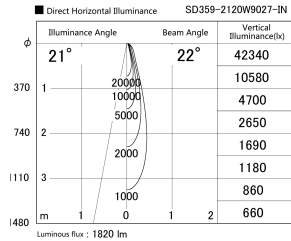

Item no. SD359-2120W9027-IN

Series Name: Lens type Cylinder  
Tracklight (Internal Drive) (SD359-IN)

Installation	Track mount
Type	
Fixture wattage	21W
Beam angle	22
Color Temp.	2700K
CRI	Ra>90
Luminous	1822 lm
Body	Die-cast aluminum alloy
Body finish	White
Trim finish	White
Reflector finish	N/A
IP Rate	IP20
Light source	COB module
Input Voltage	AC220~240V
Dimming Type	Non-Dimmable
Certificate	CE,CCC
Cut Hole	N/A