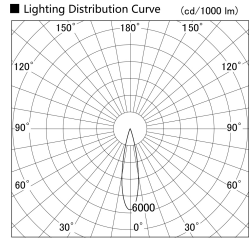

Item no. SD359-2120W9027-IN

Series Name: Lens type Cylinder  
Tracklight (Internal Drive) (SD359-IN)

Installation	Track mount
Type	
Fixture wattage	21W
Beam angle	22
Color Temp.	2700K
CRI	Ra>90
Luminous	1822 lm
Body	Die-cast aluminum alloy
Body finish	White
Trim finish	White
Reflector finish	N/A
IP Rate	IP20
Light source	COB module
Input Voltage	AC220~240V
Dimming Type	Non-Dimmable
Certificate	CE,CCC
Cut Hole	N/A