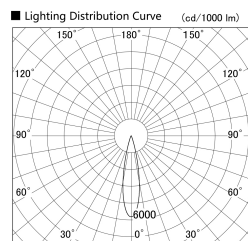

Item no. SD359-2120W9027-IN

Series Name: Lens type Cylinder
Tracklight (Internal Drive) (SD359-IN)

Installation	Track mount
Type	Lens type Cylinder Tracklight (Internal Drive) (SD359-IN)
Fixture wattage	21W
Beam angle	22
Color Temp.	2700K
CRI	Ra>90
Luminous	1822 lm
Body	Die-cast aluminum alloy
Body finish	White
Trim finish	White
Reflector finish	N/A
IP Rate	IP20
Light source	COB module
Input Voltage	AC220~240V
Dimming Type	Non-Dimmable
Certificate	CE,CCC
Cut Hole	N/A