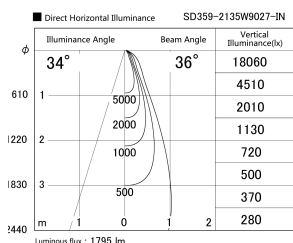

Item no. SD359-2135W9027-IN

Series Name: Lens type Cylinder  
Tracklight (Internal Drive) (SD359-IN)

Installation	Track mount
Type	Lens type Cylinder Tracklight (Internal Drive) (SD359-IN)
Fixture wattage	21W
Beam angle	36
Color Temp.	2700K
CRI	Ra>90
Luminous	1793 lm
Body	Die-cast aluminum alloy
Body finish	White
Trim finish	White
Reflector finish	N/A
IP Rate	IP20
Light source	COB module
Input Voltage	AC220~240V
Dimming Type	Non-Dimmable
Certificate	CE,CCC
Cut Hole	N/A