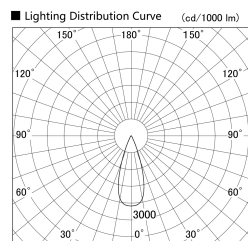

Item no. SD359-2135W9027-IN

Series Name: Lens type Cylinder  
Tracklight (Internal Drive) (SD359-IN)

Installation	Track mount
Type	Lens type Cylinder Tracklight (Internal Drive) (SD359-IN)
Fixture wattage	21W
Beam angle	36
Color Temp.	2700K
CRI	Ra>90
Luminous	1793 lm
Body	Die-cast aluminum alloy
Body finish	White
Trim finish	White
Reflector finish	N/A
IP Rate	IP20
Light source	COB module
Input Voltage	AC220~240V
Dimming Type	Non-Dimmable
Certificate	CE,CCC
Cut Hole	N/A