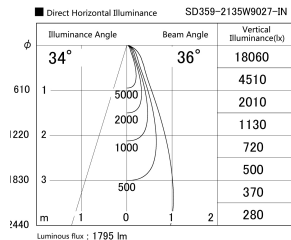

Item no. SD359-2135W9027-IN

Series Name: Lens type Cylinder
Tracklight (Internal Drive) (SD359-IN)

Installation	Track mount
Type	
Fixture wattage	21W
Beam angle	36
Color Temp.	2700K
CRI	Ra>90
Luminous	1793 lm
Body	Die-cast aluminum alloy
Body finish	White
Trim finish	White
Reflector finish	N/A
IP Rate	IP20
Light source	COB module
Input Voltage	AC220~240V
Dimming Type	Non-Dimmable
Certificate	CE,CCC
Cut Hole	N/A