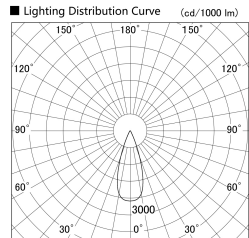

Item no. SD359-2135W9027-IN

Series Name: Lens type Cylinder
Tracklight (Internal Drive) (SD359-IN)

Installation	Track mount
Type	
Fixture wattage	21W
Beam angle	36
Color Temp.	2700K
CRI	Ra>90
Luminous	1793 lm
Body	Die-cast aluminum alloy
Body finish	White
Trim finish	White
Reflector finish	N/A
IP Rate	IP20
Light source	COB module
Input Voltage	AC220~240V
Dimming Type	Non-Dimmable
Certificate	CE,CCC
Cut Hole	N/A