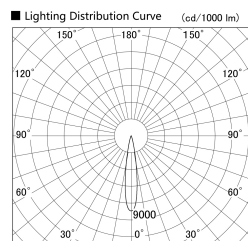

Item no. SD359-1415W9027-IN

Series Name: Lens type Cylinder  
Tracklight (Internal Drive) (SD359-IN)

Installation	Track mount
Type	Lens type Cylinder Tracklight (Internal Drive) (SD359-IN)
Fixture wattage	14W
Beam angle	17
Color Temp.	2700K
CRI	Ra>90
Luminous	1272 lm
Body	Die-cast aluminum alloy
Body finish	White
Trim finish	White
Reflector finish	N/A
IP Rate	IP20
Light source	COB module
Input Voltage	AC220~240V
Dimming Type	Non-Dimmable
Certificate	CE,CCC
Cut Hole	N/A