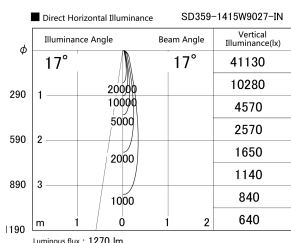

Item no. SD359-1415W9027-IN

Series Name: Lens type Cylinder  
Tracklight (Internal Drive) (SD359-IN)

Installation	Track mount
Type	Lens type Cylinder Tracklight (Internal Drive) (SD359-IN)
Fixture wattage	14W
Beam angle	17
Color Temp.	2700K
CRI	Ra>90
Luminous	1272 lm
Body	Die-cast aluminum alloy
Body finish	White
Trim finish	White
Reflector finish	N/A
IP Rate	IP20
Light source	COB module
Input Voltage	AC220~240V
Dimming Type	Non-Dimmable
Certificate	CE,CCC
Cut Hole	N/A