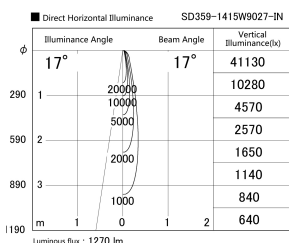

Item no. SD359-1415W9027-IN

Series Name: Lens type Cylinder
Tracklight (Internal Drive) (SD359-IN)

Installation	Track mount
Type	
Fixture wattage	14W
Beam angle	17
Color Temp.	2700K
CRI	Ra>90
Luminous	1272 lm
Body	Die-cast aluminum alloy
Body finish	White
Trim finish	White
Reflector finish	N/A
IP Rate	IP20
Light source	COB module
Input Voltage	AC220~240V
Dimming Type	Non-Dimmable
Certificate	CE,CCC
Cut Hole	N/A