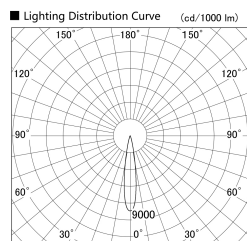

Item no. SD359-1415W9027-IN

Series Name: Lens type Cylinder
Tracklight (Internal Drive) (SD359-IN)

Installation	Track mount
Type	
Fixture wattage	14W
Beam angle	17
Color Temp.	2700K
CRI	Ra>90
Luminous	1272 lm
Body	Die-cast aluminum alloy
Body finish	White
Trim finish	White
Reflector finish	N/A
IP Rate	IP20
Light source	COB module
Input Voltage	AC220~240V
Dimming Type	Non-Dimmable
Certificate	CE,CCC
Cut Hole	N/A