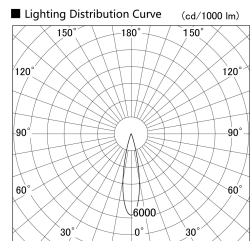

Item no. SD359-1420W9027-IN

Series Name: Lens type Cylinder  
Tracklight (Internal Drive) (SD359-IN)

Installation	Track mount
Type	
Fixture wattage	14W
Beam angle	22
Color Temp.	2700K
CRI	Ra>90
Luminous	1306 lm
Body	Die-cast aluminum alloy
Body finish	White
Trim finish	White
Reflector finish	N/A
IP Rate	IP20
Light source	COB module
Input Voltage	AC220~240V
Dimming Type	Non-Dimmable
Certificate	CE,CCC
Cut Hole	N/A