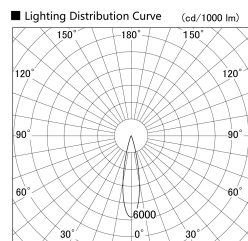

Item no. SD359-1420W9027-IN

Series Name: Lens type Cylinder
Tracklight (Internal Drive) (SD359-IN)

Installation	Track mount
Type	Lens type Cylinder Tracklight (Internal Drive) (SD359-IN)
Fixture wattage	14W
Beam angle	22
Color Temp.	2700K
CRI	Ra>90
Luminous	1306 lm
Body	Die-cast aluminum alloy
Body finish	White
Trim finish	White
Reflector finish	N/A
IP Rate	IP20
Light source	COB module
Input Voltage	AC220~240V
Dimming Type	Non-Dimmable
Certificate	CE,CCC
Cut Hole	N/A