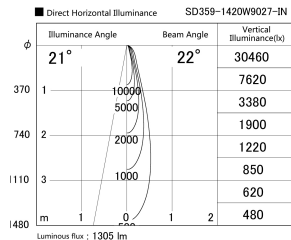

Item no. SD359-1420W9027-IN

Series Name: Lens type Cylinder
Tracklight (Internal Drive) (SD359-IN)

Installation	Track mount
Type	Lens type Cylinder Tracklight (Internal Drive) (SD359-IN)
Fixture wattage	14W
Beam angle	22
Color Temp.	2700K
CRI	Ra>90
Luminous	1306 lm
Body	Die-cast aluminum alloy
Body finish	White
Trim finish	White
Reflector finish	N/A
IP Rate	IP20
Light source	COB module
Input Voltage	AC220~240V
Dimming Type	Non-Dimmable
Certificate	CE,CCC
Cut Hole	N/A