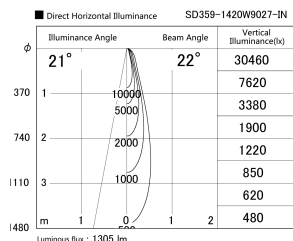

Item no. SD359-1420W9027-IN

Series Name: Lens type Cylinder  
Tracklight (Internal Drive) (SD359-IN)

Installation	Track mount
Type	
Fixture wattage	14W
Beam angle	22
Color Temp.	2700K
CRI	Ra>90
Luminous	1306 lm
Body	Die-cast aluminum alloy
Body finish	White
Trim finish	White
Reflector finish	N/A
IP Rate	IP20
Light source	COB module
Input Voltage	AC220~240V
Dimming Type	Non-Dimmable
Certificate	CE,CCC
Cut Hole	N/A