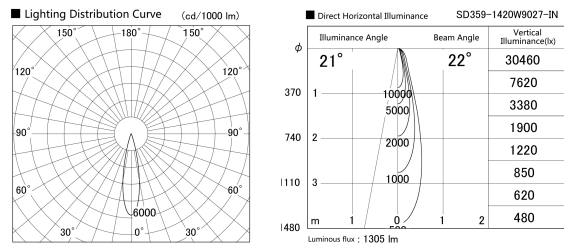

Item no. SD359-1420W9027-IN

Series Name: Lens type Cylinder
Tracklight (Internal Drive) (SD359-IN)

Installation	Track mount
Type	
Fixture wattage	14W
Beam angle	22
Color Temp.	2700K
CRI	Ra>90
Luminous	1306 lm
Body	Die-cast aluminum alloy
Body finish	White
Trim finish	White
Reflector finish	N/A
IP Rate	IP20
Light source	COB module
Input Voltage	AC220~240V
Dimming Type	Non-Dimmable
Certificate	CE,CCC
Cut Hole	N/A