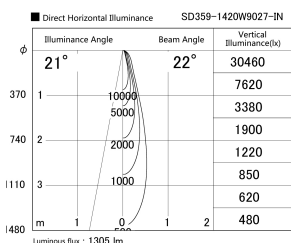

Item no. SD359-1420W9027-IN

Series Name: Lens type Cylinder
Tracklight (Internal Drive) (SD359-IN)

Installation	Track mount
Type	Lens type Cylinder Tracklight (Internal Drive) (SD359-IN)
Fixture wattage	14W
Beam angle	22
Color Temp.	2700K
CRI	Ra>90
Luminous	1306 lm
Body	Die-cast aluminum alloy
Body finish	White
Trim finish	White
Reflector finish	N/A
IP Rate	IP20
Light source	COB module
Input Voltage	AC220~240V
Dimming Type	Non-Dimmable
Certificate	CE,CCC
Cut Hole	N/A