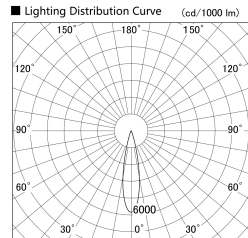

Item no. SD359-1420W9027-IN

Series Name: Lens type Cylinder
Tracklight (Internal Drive) (SD359-IN)

Installation	Track mount
Type	Lens type Cylinder Tracklight (Internal Drive) (SD359-IN)
Fixture wattage	14W
Beam angle	22
Color Temp.	2700K
CRI	Ra>90
Luminous	1306 lm
Body	Die-cast aluminum alloy
Body finish	White
Trim finish	White
Reflector finish	N/A
IP Rate	IP20
Light source	COB module
Input Voltage	AC220~240V
Dimming Type	Non-Dimmable
Certificate	CE,CCC
Cut Hole	N/A