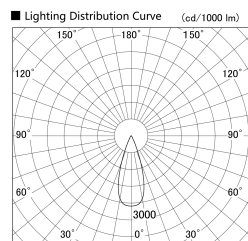

Item no. SD359-1435W9027-IN

Series Name: Lens type Cylinder
Tracklight (Internal Drive) (SD359-IN)

Installation	Track mount
Type	Lens type Cylinder Tracklight (Internal Drive) (SD359-IN)
Fixture wattage	14W
Beam angle	36
Color Temp.	2700K
CRI	Ra>90
Luminous	1289 lm
Body	Die-cast aluminum alloy
Body finish	White
Trim finish	White
Reflector finish	N/A
IP Rate	IP20
Light source	COB module
Input Voltage	AC220~240V
Dimming Type	Non-Dimmable
Certificate	CE,CCC
Cut Hole	N/A