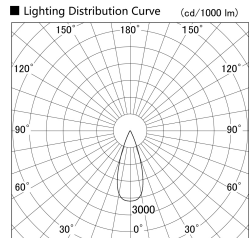

Item no. SD359-1435W9027-IN

Series Name: Lens type Cylinder
Tracklight (Internal Drive) (SD359-IN)

Installation	Track mount
Type	
Fixture wattage	14W
Beam angle	36
Color Temp.	2700K
CRI	Ra>90
Luminous	1289 lm
Body	Die-cast aluminum alloy
Body finish	White
Trim finish	White
Reflector finish	N/A
IP Rate	IP20
Light source	COB module
Input Voltage	AC220~240V
Dimming Type	Non-Dimmable
Certificate	CE,CCC
Cut Hole	N/A