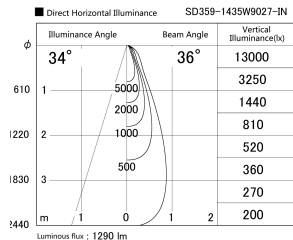

Item no. SD359-1435W9027-IN

Series Name: Lens type Cylinder
Tracklight (Internal Drive) (SD359-IN)

Installation	Track mount
Type	
Fixture wattage	14W
Beam angle	36
Color Temp.	2700K
CRI	Ra>90
Luminous	1289 lm
Body	Die-cast aluminum alloy
Body finish	White
Trim finish	White
Reflector finish	N/A
IP Rate	IP20
Light source	COB module
Input Voltage	AC220~240V
Dimming Type	Non-Dimmable
Certificate	CE,CCC
Cut Hole	N/A