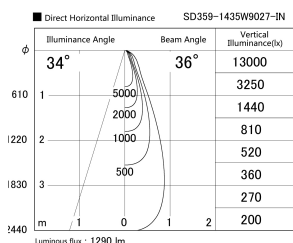

Item no. SD359-1435W9027-IN

Series Name: Lens type Cylinder
Tracklight (Internal Drive) (SD359-IN)

Installation	Track mount
Type	Lens type Cylinder Tracklight (Internal Drive) (SD359-IN)
Fixture wattage	14W
Beam angle	36
Color Temp.	2700K
CRI	Ra>90
Luminous	1289 lm
Body	Die-cast aluminum alloy
Body finish	White
Trim finish	White
Reflector finish	N/A
IP Rate	IP20
Light source	COB module
Input Voltage	AC220~240V
Dimming Type	Non-Dimmable
Certificate	CE,CCC
Cut Hole	N/A