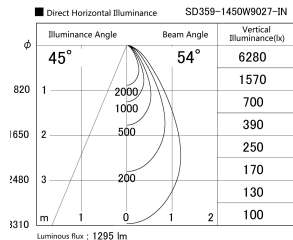

Item no. SD359-1450W9027-IN

Series Name: Lens type Cylinder  
Tracklight (Internal Drive) (SD359-IN)

Installation	Track mount
Type	
Fixture wattage	14W
Beam angle	54
Color Temp.	2700K
CRI	Ra>90
Luminous	1296 lm
Body	Die-cast aluminum alloy
Body finish	White
Trim finish	White
Reflector finish	N/A
IP Rate	IP20
Light source	COB module
Input Voltage	AC220~240V
Dimming Type	Non-Dimmable
Certificate	CE,CCC
Cut Hole	N/A