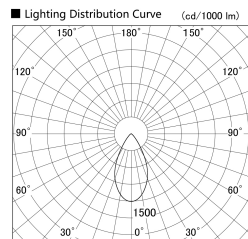

Item no. SD359-1450W9027-IN

Series Name: Lens type Cylinder
Tracklight (Internal Drive) (SD359-IN)

| | |
|------------------|---|
| Installation | Track mount |
| Type | Lens type Cylinder Tracklight (Internal Drive) (SD359-IN) |
| Fixture wattage | 14W |
| Beam angle | 54 |
| Color Temp. | 2700K |
| CRI | Ra>90 |
| Luminous | 1296 lm |
| Body | Die-cast aluminum alloy |
| Body finish | White |
| Trim finish | White |
| Reflector finish | N/A |
| IP Rate | IP20 |
| Light source | COB module |
| Input Voltage | AC220~240V |
| Dimming Type | Non-Dimmable |
| Certificate | CE,CCC |
| Cut Hole | N/A |