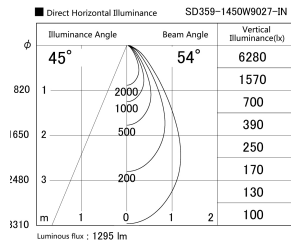

Item no. SD359-1450W9027-IN

Series Name: Lens type Cylinder
Tracklight (Internal Drive) (SD359-IN)

Installation	Track mount
Type	Lens type Cylinder Tracklight (Internal Drive) (SD359-IN)
Fixture wattage	14W
Beam angle	54
Color Temp.	2700K
CRI	Ra>90
Luminous	1296 lm
Body	Die-cast aluminum alloy
Body finish	White
Trim finish	White
Reflector finish	N/A
IP Rate	IP20
Light source	COB module
Input Voltage	AC220~240V
Dimming Type	Non-Dimmable
Certificate	CE,CCC
Cut Hole	N/A