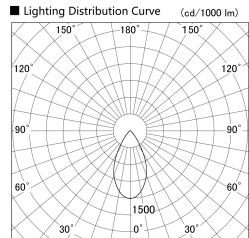

Item no. SD359-1450W9027-IN

Series Name: Lens type Cylinder  
Tracklight (Internal Drive) (SD359-IN)

Installation	Track mount
Type	
Fixture wattage	14W
Beam angle	54
Color Temp.	2700K
CRI	Ra>90
Luminous	1296 lm
Body	Die-cast aluminum alloy
Body finish	White
Trim finish	White
Reflector finish	N/A
IP Rate	IP20
Light source	COB module
Input Voltage	AC220~240V
Dimming Type	Non-Dimmable
Certificate	CE,CCC
Cut Hole	N/A