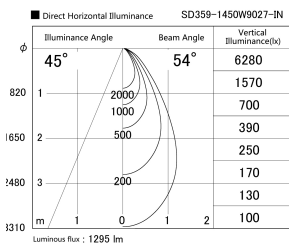

Item no. SD359-1450W9027-IN

Series Name: Lens type Cylinder
Tracklight (Internal Drive) (SD359-IN)

| | |
|------------------|---|
| Installation | Track mount |
| Type | Lens type Cylinder Tracklight (Internal Drive) (SD359-IN) |
| Fixture wattage | 14W |
| Beam angle | 54 |
| Color Temp. | 2700K |
| CRI | Ra>90 |
| Luminous | 1296 lm |
| Body | Die-cast aluminum alloy |
| Body finish | White |
| Trim finish | White |
| Reflector finish | N/A |
| IP Rate | IP20 |
| Light source | COB module |
| Input Voltage | AC220~240V |
| Dimming Type | Non-Dimmable |
| Certificate | CE,CCC |
| Cut Hole | N/A |