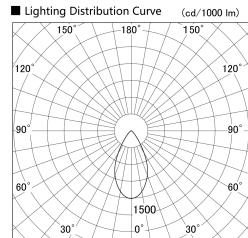

Item no. SD359-1450W9027-IN

Series Name: Lens type Cylinder
Tracklight (Internal Drive) (SD359-IN)

Installation	Track mount
Type	Lens type Cylinder Tracklight (Internal Drive) (SD359-IN)
Fixture wattage	14W
Beam angle	54
Color Temp.	2700K
CRI	Ra>90
Luminous	1296 lm
Body	Die-cast aluminum alloy
Body finish	White
Trim finish	White
Reflector finish	N/A
IP Rate	IP20
Light source	COB module
Input Voltage	AC220~240V
Dimming Type	Non-Dimmable
Certificate	CE,CCC
Cut Hole	N/A