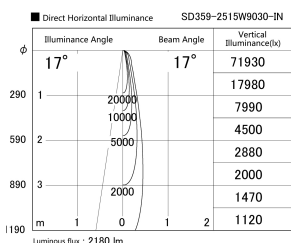

Item no. SD359-2515W9030-IN

Series Name: Lens type Cylinder
Tracklight (Internal Drive) (SD359-IN)

Installation	Track mount
Type	Lens type Cylinder Tracklight (Internal Drive) (SD359-IN)
Fixture wattage	24.3W
Beam angle	17
Color Temp.	3000K
CRI	Ra>90
Luminous	2182 lm
Body	Die-cast aluminum alloy
Body finish	White
Trim finish	White
Reflector finish	N/A
IP Rate	IP20
Light source	COB module
Input Voltage	AC220~240V
Dimming Type	Non-Dimmable
Certificate	CE,CCC
Cut Hole	N/A