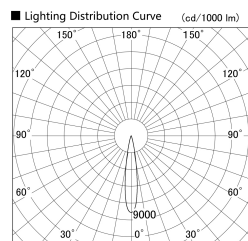

Item no. SD359-2515W9030-IN

Series Name: Lens type Cylinder
Tracklight (Internal Drive) (SD359-IN)

Installation	Track mount
Type	Lens type Cylinder Tracklight (Internal Drive) (SD359-IN)
Fixture wattage	24.3W
Beam angle	17
Color Temp.	3000K
CRI	Ra>90
Luminous	2182 lm
Body	Die-cast aluminum alloy
Body finish	White
Trim finish	White
Reflector finish	N/A
IP Rate	IP20
Light source	COB module
Input Voltage	AC220~240V
Dimming Type	Non-Dimmable
Certificate	CE,CCC
Cut Hole	N/A