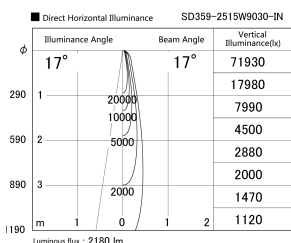

Item no. SD359-2515W9030-IN

Series Name: Lens type Cylinder
Tracklight (Internal Drive) (SD359-IN)

Installation	Track mount
Type	
Fixture wattage	24.3W
Beam angle	17
Color Temp.	3000K
CRI	Ra>90
Luminous	2182 lm
Body	Die-cast aluminum alloy
Body finish	White
Trim finish	White
Reflector finish	N/A
IP Rate	IP20
Light source	COB module
Input Voltage	AC220~240V
Dimming Type	Non-Dimmable
Certificate	CE,CCC
Cut Hole	N/A