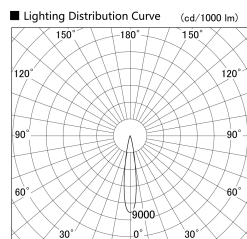

Item no. SD359-2515W9030-IN

Series Name: Lens type Cylinder
Tracklight (Internal Drive) (SD359-IN)

Installation	Track mount
Type	
Fixture wattage	24.3W
Beam angle	17
Color Temp.	3000K
CRI	Ra>90
Luminous	2182 lm
Body	Die-cast aluminum alloy
Body finish	White
Trim finish	White
Reflector finish	N/A
IP Rate	IP20
Light source	COB module
Input Voltage	AC220~240V
Dimming Type	Non-Dimmable
Certificate	CE,CCC
Cut Hole	N/A