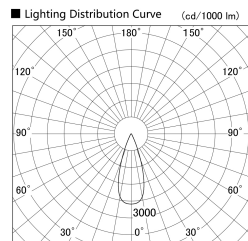

Item no. SD359-2535W9030-IN

Series Name: Lens type Cylinder
Tracklight (Internal Drive) (SD359-IN)

Installation	Track mount
Type	Lens type Cylinder Tracklight (Internal Drive) (SD359-IN)
Fixture wattage	24.3W
Beam angle	36
Color Temp.	3000K
CRI	Ra>90
Luminous	2217 lm
Body	Die-cast aluminum alloy
Body finish	White
Trim finish	White
Reflector finish	N/A
IP Rate	IP20
Light source	COB module
Input Voltage	AC220~240V
Dimming Type	Non-Dimmable
Certificate	CE,CCC
Cut Hole	N/A