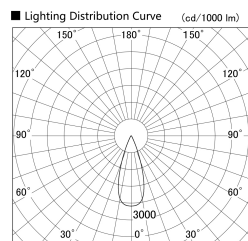

Item no. SD359-2535W9030-IN

Series Name: Lens type Cylinder
Tracklight (Internal Drive) (SD359-IN)

Installation	Track mount
Type	Lens type Cylinder Tracklight (Internal Drive) (SD359-IN)
Fixture wattage	24.3W
Beam angle	36
Color Temp.	3000K
CRI	Ra>90
Luminous	2217 lm
Body	Die-cast aluminum alloy
Body finish	White
Trim finish	White
Reflector finish	N/A
IP Rate	IP20
Light source	COB module
Input Voltage	AC220~240V
Dimming Type	Non-Dimmable
Certificate	CE,CCC
Cut Hole	N/A