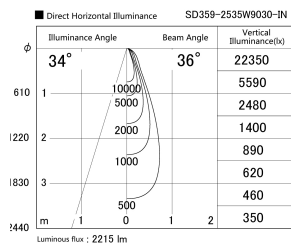

Item no. SD359-2535W9030-IN

Series Name: Lens type Cylinder
Tracklight (Internal Drive) (SD359-IN)

Installation	Track mount
Type	Lens type Cylinder Tracklight (Internal Drive) (SD359-IN)
Fixture wattage	24.3W
Beam angle	36
Color Temp.	3000K
CRI	Ra>90
Luminous	2217 lm
Body	Die-cast aluminum alloy
Body finish	White
Trim finish	White
Reflector finish	N/A
IP Rate	IP20
Light source	COB module
Input Voltage	AC220~240V
Dimming Type	Non-Dimmable
Certificate	CE,CCC
Cut Hole	N/A