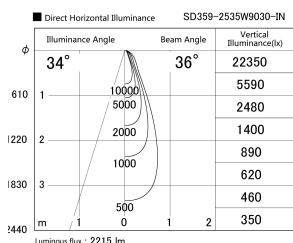

Item no. SD359-2535W9030-IN

Series Name: Lens type Cylinder
Tracklight (Internal Drive) (SD359-IN)

Installation	Track mount
Type	Lens type Cylinder Tracklight (Internal Drive) (SD359-IN)
Fixture wattage	24.3W
Beam angle	36
Color Temp.	3000K
CRI	Ra>90
Luminous	2217 lm
Body	Die-cast aluminum alloy
Body finish	White
Trim finish	White
Reflector finish	N/A
IP Rate	IP20
Light source	COB module
Input Voltage	AC220~240V
Dimming Type	Non-Dimmable
Certificate	CE,CCC
Cut Hole	N/A