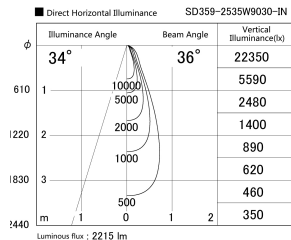

Item no. SD359-2535W9030-IN

Series Name: Lens type Cylinder
Tracklight (Internal Drive) (SD359-IN)

Installation	Track mount
Type	
Fixture wattage	24.3W
Beam angle	36
Color Temp.	3000K
CRI	Ra>90
Luminous	2217 lm
Body	Die-cast aluminum alloy
Body finish	White
Trim finish	White
Reflector finish	N/A
IP Rate	IP20
Light source	COB module
Input Voltage	AC220~240V
Dimming Type	Non-Dimmable
Certificate	CE,CCC
Cut Hole	N/A