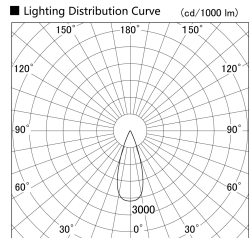

Item no. SD359-2535W9030-IN

Series Name: Lens type Cylinder
Tracklight (Internal Drive) (SD359-IN)

Installation	Track mount
Type	
Fixture wattage	24.3W
Beam angle	36
Color Temp.	3000K
CRI	Ra>90
Luminous	2217 lm
Body	Die-cast aluminum alloy
Body finish	White
Trim finish	White
Reflector finish	N/A
IP Rate	IP20
Light source	COB module
Input Voltage	AC220~240V
Dimming Type	Non-Dimmable
Certificate	CE,CCC
Cut Hole	N/A