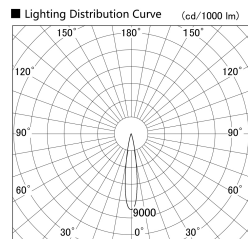

Item no. SD359-2115W9030-IN

Series Name: Lens type Cylinder
Tracklight (Internal Drive) (SD359-IN)

Installation	Track mount
Type	Lens type Cylinder Tracklight (Internal Drive) (SD359-IN)
Fixture wattage	21W
Beam angle	17
Color Temp.	3000K
CRI	Ra>90
Luminous	1845 lm
Body	Die-cast aluminum alloy
Body finish	White
Trim finish	White
Reflector finish	N/A
IP Rate	IP20
Light source	COB module
Input Voltage	AC220~240V
Dimming Type	Non-Dimmable
Certificate	CE,CCC
Cut Hole	N/A