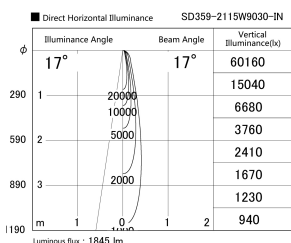

Item no. SD359-2115W9030-IN

Series Name: Lens type Cylinder
Tracklight (Internal Drive) (SD359-IN)

Installation	Track mount
Type	
Fixture wattage	21W
Beam angle	17
Color Temp.	3000K
CRI	Ra>90
Luminous	1845 lm
Body	Die-cast aluminum alloy
Body finish	White
Trim finish	White
Reflector finish	N/A
IP Rate	IP20
Light source	COB module
Input Voltage	AC220~240V
Dimming Type	Non-Dimmable
Certificate	CE,CCC
Cut Hole	N/A