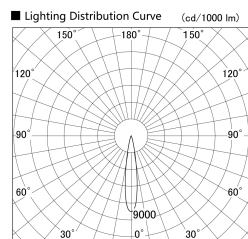

Item no. SD359-2115W9030-IN

Series Name: Lens type Cylinder
Tracklight (Internal Drive) (SD359-IN)

Installation	Track mount
Type	
Fixture wattage	21W
Beam angle	17
Color Temp.	3000K
CRI	Ra>90
Luminous	1845 lm
Body	Die-cast aluminum alloy
Body finish	White
Trim finish	White
Reflector finish	N/A
IP Rate	IP20
Light source	COB module
Input Voltage	AC220~240V
Dimming Type	Non-Dimmable
Certificate	CE,CCC
Cut Hole	N/A