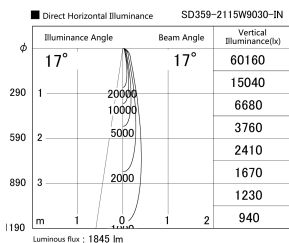

Item no. SD359-2115W9030-IN

Series Name: Lens type Cylinder
Tracklight (Internal Drive) (SD359-IN)

Installation	Track mount
Type	Lens type Cylinder Tracklight (Internal Drive) (SD359-IN)
Fixture wattage	21W
Beam angle	17
Color Temp.	3000K
CRI	Ra>90
Luminous	1845 lm
Body	Die-cast aluminum alloy
Body finish	White
Trim finish	White
Reflector finish	N/A
IP Rate	IP20
Light source	COB module
Input Voltage	AC220~240V
Dimming Type	Non-Dimmable
Certificate	CE,CCC
Cut Hole	N/A