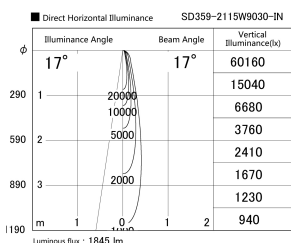

Item no. SD359-2115W9030-IN

Series Name: Lens type Cylinder
Tracklight (Internal Drive) (SD359-IN)

Installation	Track mount
Type	Lens type Cylinder Tracklight (Internal Drive) (SD359-IN)
Fixture wattage	21W
Beam angle	17
Color Temp.	3000K
CRI	Ra>90
Luminous	1845 lm
Body	Die-cast aluminum alloy
Body finish	White
Trim finish	White
Reflector finish	N/A
IP Rate	IP20
Light source	COB module
Input Voltage	AC220~240V
Dimming Type	Non-Dimmable
Certificate	CE,CCC
Cut Hole	N/A