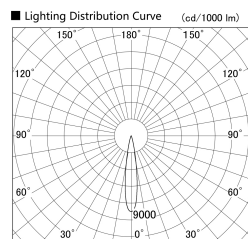

Item no. SD359-2115W9030-IN

Series Name: Lens type Cylinder
Tracklight (Internal Drive) (SD359-IN)

Installation	Track mount
Type	Lens type Cylinder Tracklight (Internal Drive) (SD359-IN)
Fixture wattage	21W
Beam angle	17
Color Temp.	3000K
CRI	Ra>90
Luminous	1845 lm
Body	Die-cast aluminum alloy
Body finish	White
Trim finish	White
Reflector finish	N/A
IP Rate	IP20
Light source	COB module
Input Voltage	AC220~240V
Dimming Type	Non-Dimmable
Certificate	CE,CCC
Cut Hole	N/A