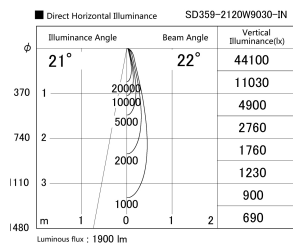

Item no. SD359-2120W9030-IN

Series Name: Lens type Cylinder
Tracklight (Internal Drive) (SD359-IN)

| | |
|------------------|---|
| Installation | Track mount |
| Type | Lens type Cylinder Tracklight (Internal Drive) (SD359-IN) |
| Fixture wattage | 21W |
| Beam angle | 22 |
| Color Temp. | 3000K |
| CRI | Ra>90 |
| Luminous | 1898 lm |
| Body | Die-cast aluminum alloy |
| Body finish | White |
| Trim finish | White |
| Reflector finish | N/A |
| IP Rate | IP20 |
| Light source | COB module |
| Input Voltage | AC220~240V |
| Dimming Type | Non-Dimmable |
| Certificate | CE,CCC |
| Cut Hole | N/A |