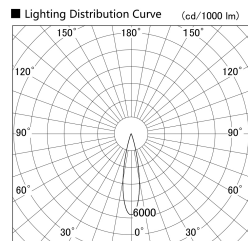

Item no. SD359-2120W9030-IN

Series Name: Lens type Cylinder
Tracklight (Internal Drive) (SD359-IN)

| | |
|------------------|---|
| Installation | Track mount |
| Type | Lens type Cylinder Tracklight (Internal Drive) (SD359-IN) |
| Fixture wattage | 21W |
| Beam angle | 22 |
| Color Temp. | 3000K |
| CRI | Ra>90 |
| Luminous | 1898 lm |
| Body | Die-cast aluminum alloy |
| Body finish | White |
| Trim finish | White |
| Reflector finish | N/A |
| IP Rate | IP20 |
| Light source | COB module |
| Input Voltage | AC220~240V |
| Dimming Type | Non-Dimmable |
| Certificate | CE,CCC |
| Cut Hole | N/A |