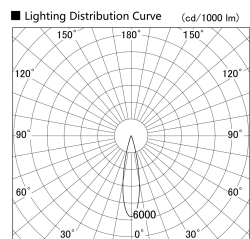

Item no. SD359-2120W9030-IN

Series Name: Lens type Cylinder
Tracklight (Internal Drive) (SD359-IN)

Installation	Track mount
Type	
Fixture wattage	21W
Beam angle	22
Color Temp.	3000K
CRI	Ra>90
Luminous	1898 lm
Body	Die-cast aluminum alloy
Body finish	White
Trim finish	White
Reflector finish	N/A
IP Rate	IP20
Light source	COB module
Input Voltage	AC220~240V
Dimming Type	Non-Dimmable
Certificate	CE,CCC
Cut Hole	N/A