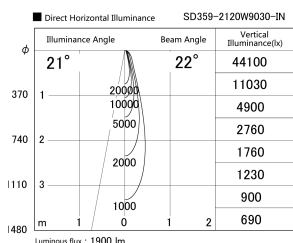

Item no. SD359-2120W9030-IN

Series Name: Lens type Cylinder
Tracklight (Internal Drive) (SD359-IN)

Installation	Track mount
Type	
Fixture wattage	21W
Beam angle	22
Color Temp.	3000K
CRI	Ra>90
Luminous	1898 lm
Body	Die-cast aluminum alloy
Body finish	White
Trim finish	White
Reflector finish	N/A
IP Rate	IP20
Light source	COB module
Input Voltage	AC220~240V
Dimming Type	Non-Dimmable
Certificate	CE,CCC
Cut Hole	N/A